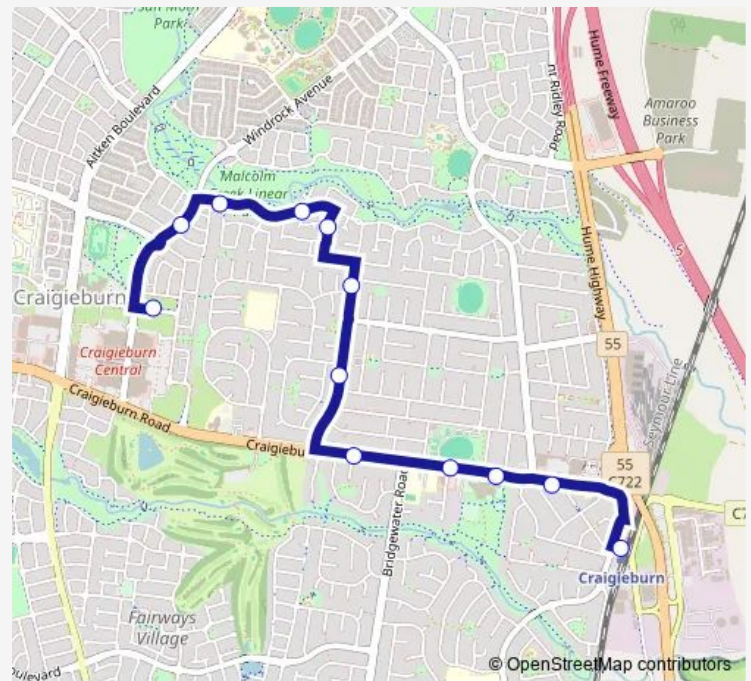

Clarendon Ave/Windrock Ave (Craigieburn)

Craigieburn Central SC/Central Park Ave (Craigieburn)

**Route schedule**

Craigieburn Railway Station/Walters St (Craigieburn) —  
Craigieburn Central SC/Central Park Ave (Craigieburn)

Monday	06:07-21:39
Tuesday	06:07-21:37
Wednesday	06:07-21:37
Thursday	06:07-21:37
Friday	06:07-21:39
Saturday	06:08-21:39
Sunday	07:28-21:39

**Route info**

Direction: Craigieburn Railway Station/Walters St (Craigieburn)

Stops: 12

Trip Duration: 0 hour 11 min

537 — Craigieburn West - Craigieburn Station

## Direction

Craigieburn Central SC/Central Park Ave (Craigieburn) —  
Craigieburn Railway Station/Walters St (Craigieburn)

13 stops

[Open route schedule](#)

Craigieburn Central SC/Central Park Ave (Craigieburn)