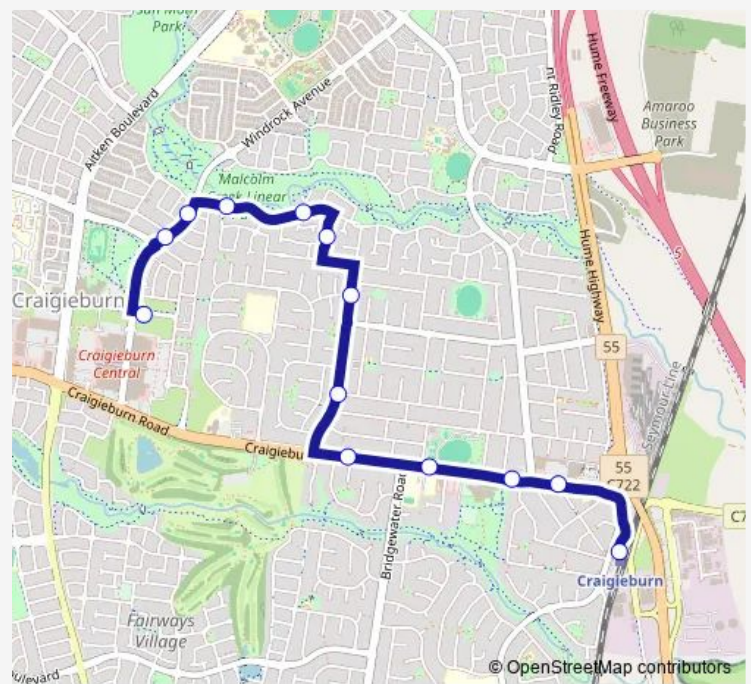

Clarendon Ave/Windrock Ave (Craigieburn)

Craigieburn Central SC/Central Park Ave (Craigieburn)

**Route schedule**

Craigieburn Railway Station/Walters St (Craigieburn) —  
Craigieburn Central SC/Central Park Ave (Craigieburn)

Monday 06:07-21:37

Tuesday 06:07-21:37

Wednesday 06:07-21:37

Thursday 06:07-21:37

Friday 06:07-21:37

Saturday 06:08-21:39

Sunday 06:08-21:39

**Route info**

Direction: Craigieburn Railway Station/Walters St  
(Craigieburn)

Stops: 12

Trip Duration: 0 hour 11 min

537 — Craigieburn West - Craigieburn Station

## Direction

Craigieburn Central SC/Central Park Ave (Craigieburn) —  
Craigieburn Railway Station/Walters St (Craigieburn)

13 stops

[Open route schedule](#)

Craigieburn Central SC/Central Park Ave (Craigieburn)