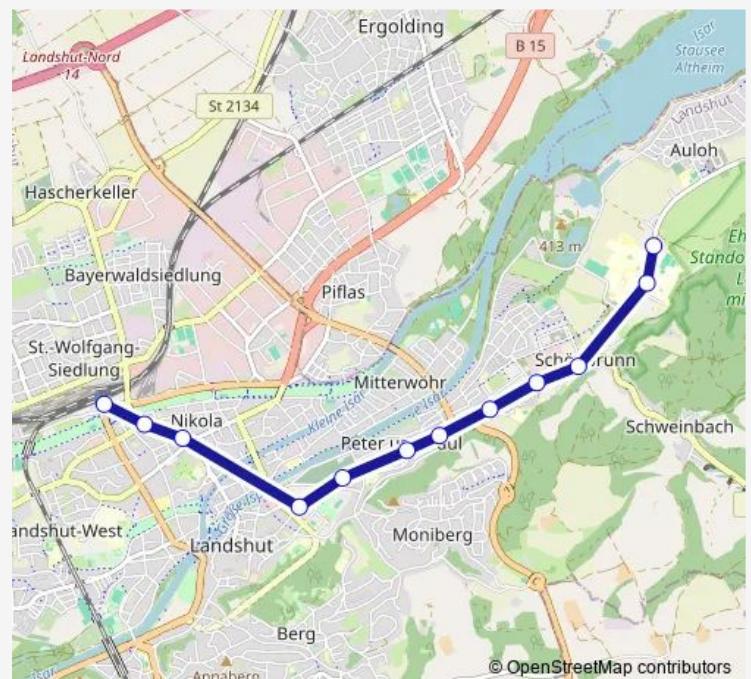

### Direction

Landshut (Bay) Hbf — Landshut, Am Lurzenhof

12 stops

[Open route schedule](#)

Landshut (Bay) Hbf

Landshut, Ludmillastraße

Landshut, Kennedy-Platz

Landshut, Justizbehörden

Landshut, Hauptfriedhof

Landshut, Herzog-Georg-Platz

Landshut, Konrad-Adenauer-Straße

Landshut, Alte Kaserne

Landshut, Messepark

Landshut, Schloß Schönbrunn

Landshut, Hochschule

Landshut, Am Lurzenhof

### Route schedule

Landshut (Bay) Hbf — Landshut, Am Lurzenhof

Monday 07:30

Tuesday 07:30

Wednesday 07:30

Thursday 07:30

Friday 07:30

Saturday —

### Route info

Direction: Landshut (Bay) Hbf

Stops: 12

Trip Duration: 0 hour 16 min

537 Bus time schedules and route maps are available in an offline PDF at [busmaps.com](https://busmaps.com). Use the [busmaps.com](https://busmaps.com) website to see live bus times, train schedule or subway schedule, and step-by-step directions for all public transit in Landshut