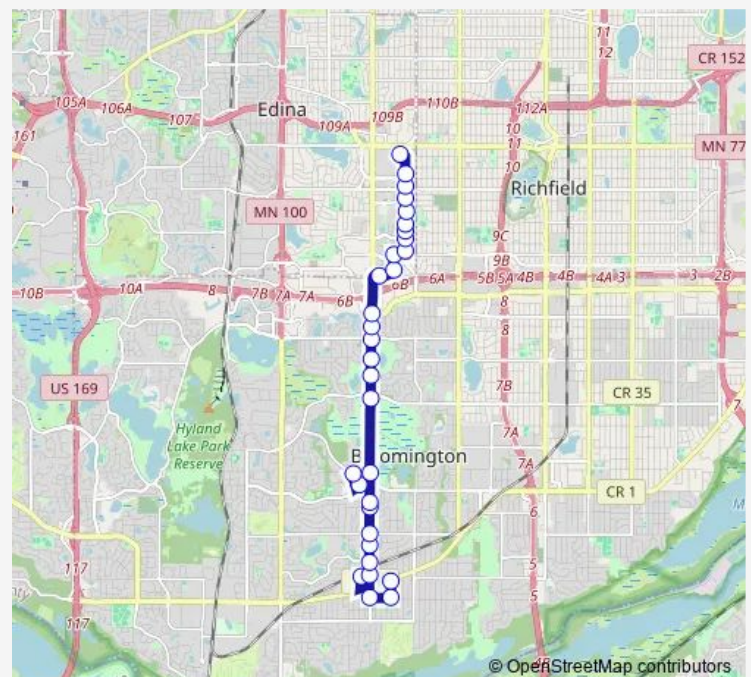

Edinborough Way & Minnesota Dr

Minnesota Dr & France Ave S

France Ave S & 82nd St W

France Ave S & 84th St W

France Ave S & Poplar Bridge Rd

France Ave S & Parkshore Estates

France Ave S & 90th St W

France Ave S & 98th St W

98th St W & Normandale College

Normandale College Transit Station

Route schedule

Southdale Transit Center & Gate B — Normandale College Transit Station

Monday 10:31-16:31

Tuesday 10:31-16:31

Wednesday 10:31-16:31

Thursday 10:31-16:31

Friday 10:31-16:31

Saturday —

Sunday —

Route info

Direction: Southdale Transit Center & Gate B

Stops: 20

Trip Duration: 0 hour 13 min

■ 537

Direction

Beard Ave S & Old Shakopee Rd — Southdale Transit Center & Gate B

31 stops

[Open route schedule](#)

Beard Ave S & Old Shakopee Rd

Beard Ave S & 108th St W

108th St W & France Ave S