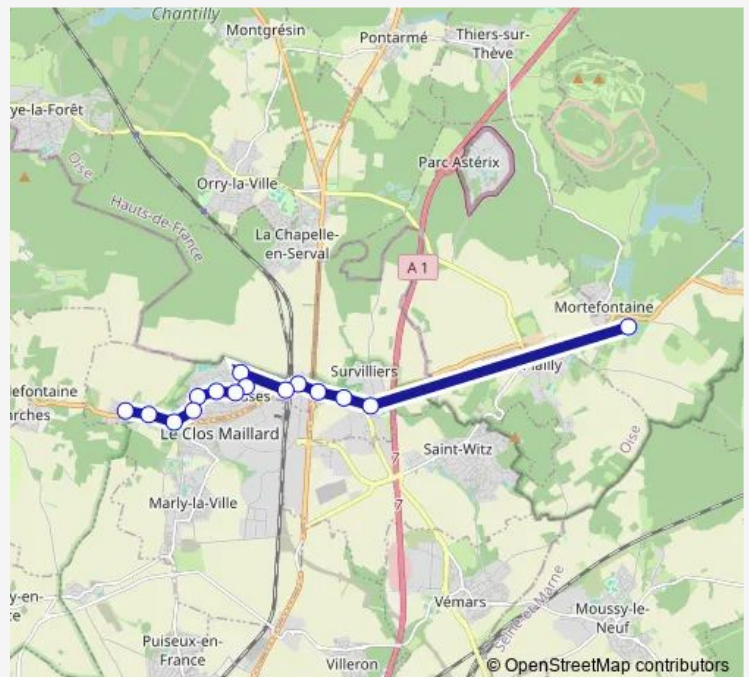

Petit Argenteuil

Monument

Bergerie

Institut Saint-Dominique

Route schedule

Mairie Annexe — Institut Saint-Dominique

Monday 07:51

Tuesday 07:51

Wednesday 07:51

Thursday 07:51

Friday —

Saturday —

Sunday —

Route info

Direction: Mairie Annexe

Stops: 16

Trip Duration: 0 hour 29 min

Direction

Institut Saint-Dominique — Mairie Annexe

15 stops

[Open route schedule](#)

Institut Saint-Dominique

Bergerie

Monument

Wednesday 12:35

Thursday 16:40

Friday —

Saturday —

Sunday —

Route info

Direction: Institut Saint-Dominique

Stops: 15