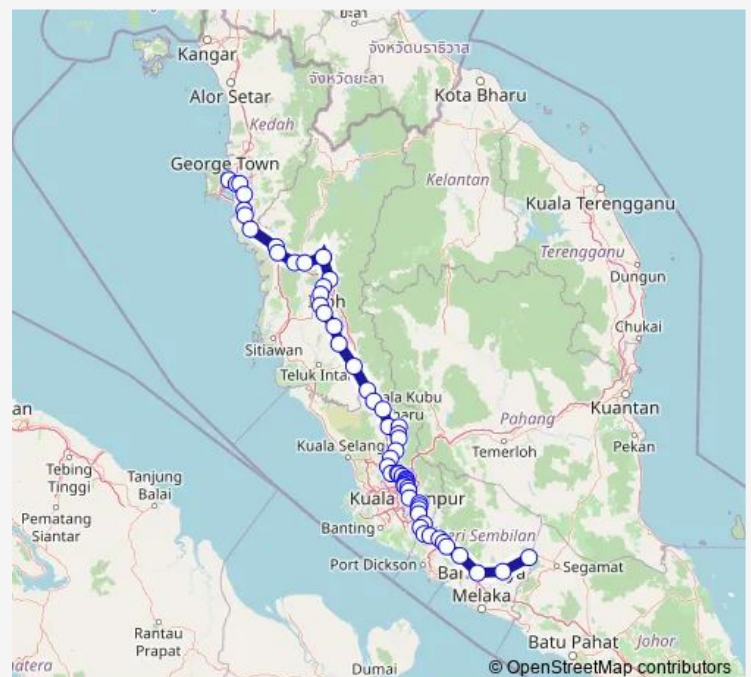

Serendah

Batang Kali

Rasa

Kuala Kubu Baru

Kalumpang

Tanjung Malim

Behrang

Slim River

Thursday 07:20-22:50

Friday 07:20-22:50

Saturday 07:20-22:50

Sunday 07:20-22:50

Route info

Direction: KL Sentral

Stops: 47

Trip Duration: 5 hour 21 min

■ ETS — Electric Train Service Padang Besar - Gemas

Kota Bharu (Pk)

Batu Gajah

Lahat

Ipoh

Tasek

Chemor

Sungai Siput

Kuala Kangsar

Padang Rengas

Taiping

Kamunting

Bagan Serai

Parit Buntar

Nibong Tebal

Simpang Ampat