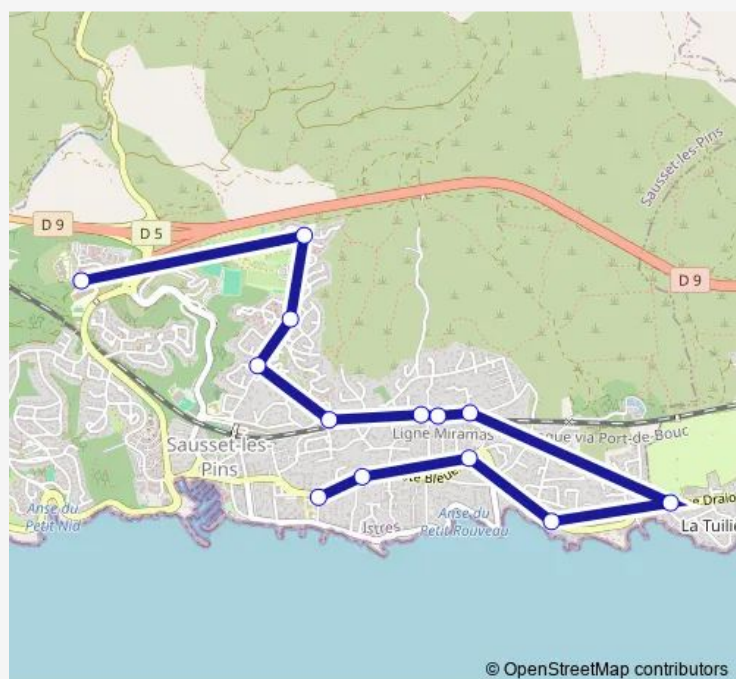

### Route schedule

Stade Hidalgo — Ecole Jules Ferry

Monday 08:02

Tuesday 08:02

Wednesday —

Thursday 08:02

Friday 08:02

Saturday —

### Route info

Direction: Stade Hidalgo

Stops: 15

Trip Duration: 0 hour 20 min

© OpenStreetMap contributors

S108 — Sausset Ecoles Primaires

BusMaps

## Direction

Jules Ferry — Lotissement La Mer / Carry Camp

12 stops

[Open route schedule](#)

Jules Ferry

Le Brulot / Gare

Les Terrasses

JS Bach

## Route schedule

Jules Ferry — Lotissement La Mer / Carry Camp

Monday 16:30

Tuesday 16:30

Wednesday —

Thursday 16:30

Friday 16:30

Saturday —