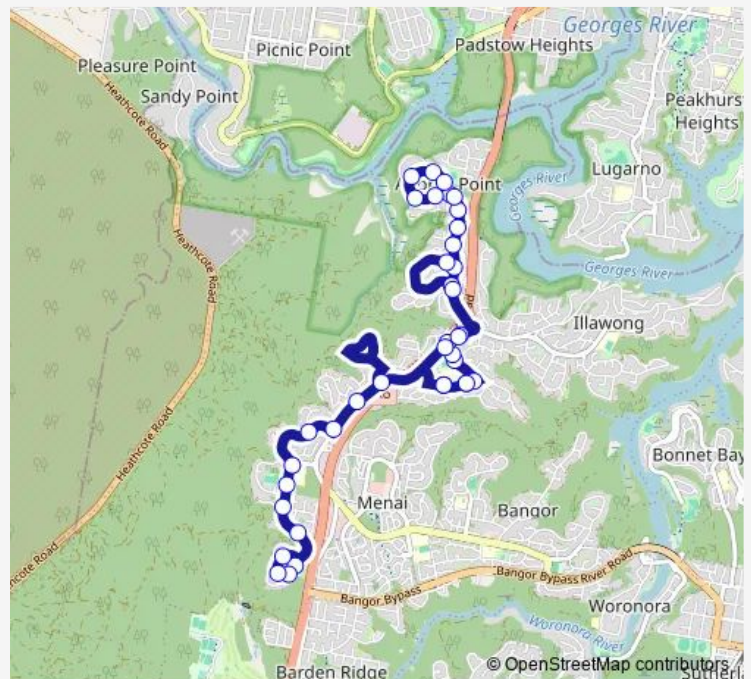

Route schedule

Hall Dr At Renford Cl — Tharawal Primary School, Gerald Rd

Monday	08:15
Tuesday	08:15
Wednesday	08:15
Thursday	08:15
Friday	08:15
Saturday	—
Sunday	—

Route info

Direction: Hall Dr At Renford Cl

Stops: 37

Trip Duration: 0 hour 33 min

S108 — Hall Drive at Renford Cl, Menai to Menai HS via Alford's Point **BusMaps**

Alfords Point Public School, Brushwood Dr

Brushwood Dr Opp Blueberry Pl

Brushwood Dr At Paperbark Pl

Brushwood Dr At Bottlebrush Pl

Brushwood Dr Opp Casuarina Rd

Brushwood Dr Opp Brushwood Dr

Brushwood Dr At Lomandra Pl

Brushwood Dr At Bassia Pl

Brushwood Dr At Moonah Rd

Brushwood Dr At Satinwood Cl

Brushwood Dr At Casuarina Rd

The schedule is provided in the local timezone. Times with "(+1)" indicate departures on the next day.

PDF file created on 2025-01-31

2024 BusMaps.com - All Rights Reserved