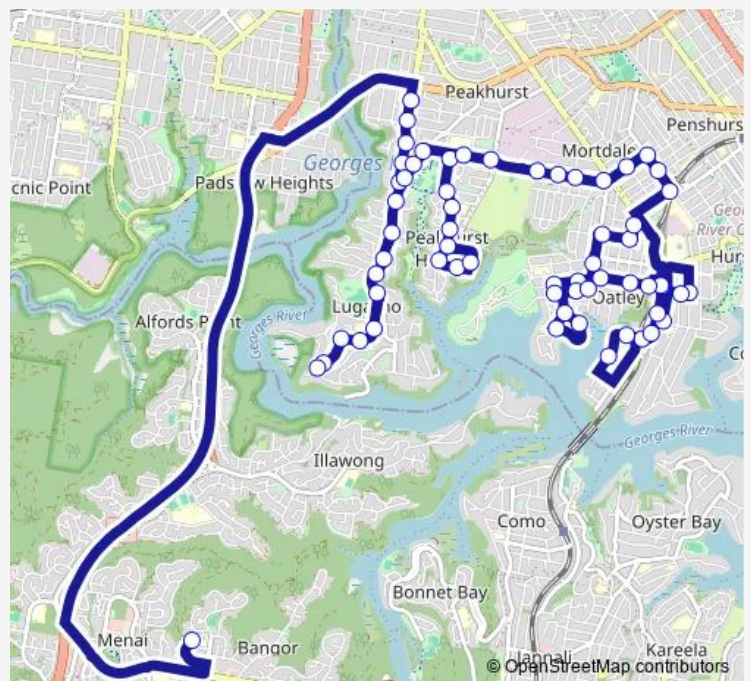

Stops: 62

Trip Duration: 1 hour 12 min

S108 — Inaburra School to Oatley

Peakhurst South Public School, Pindari Rd

Pindari Rd At Lorraine St

Lorraine St At Waterside Pde

Lorraine St At Sunshine Pde

Tucker Reserve, Sunshine Pde

Waterside Pde At Rainbow Pde

Georges River College Peakhurst, Isaac St

Isaac St At Lorraine St

Mortdale Plaza, Roberts Av

Roberts Av Opp Beatty Reserve

Roberts Av At Kendall St

Roberts Av Before Gungah Bay Rd

Universal St At The Strand

Morts Rd At St Catherine St

Morts Rd Before Victoria Av

Mortdale Station, Pitt St, Stand B

Oatley Pde Opp Oatley Station

Rosa St At Frederick St

Frederick St Before Letitia St

Oatley Public School, Oatley Av

Douglas Haig St At Gungah Bay Rd

Stevens Reserve, Gungah Bay Rd

Acacia St After Gungah Bay Rd

Acacia St At Woronora Pde

Woronora Pde Opp Mortdale-Oatley Baptist Church

S108 School Bus time schedules and route maps are available in an offline PDF at busmaps.com. Use the busmaps.com website to see live bus times, train schedule or subway schedule, and step-by-step directions for all public transit in Sydney