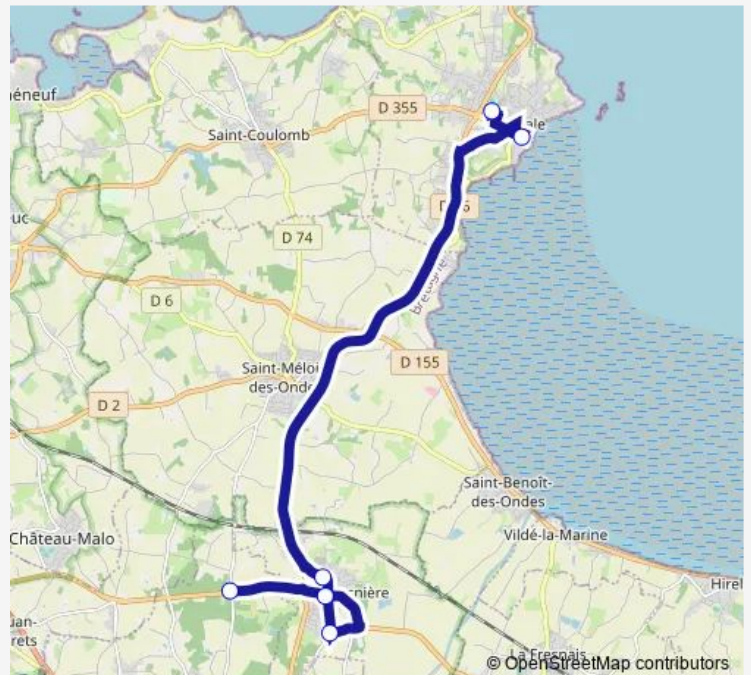

Bus S108 Cancale - La Gouesnière Margaro

[Go to website](#)

Direction

René Cassin — La Croix Margaro

6 stops

[Open route schedule](#)

René Cassin

Saint-Joseph

Chaumières

Centre

Bonaban

La Croix Margaro

Route schedule

René Cassin — La Croix Margaro

Monday	16:48
Tuesday	16:48
Wednesday	12:15
Thursday	16:48
Friday	16:48
Saturday	—
Sunday	—

Route info

Direction: René Cassin

Stops: 6

Trip Duration: 0 hour 31 min

S108 — Cancale - La Gouesnière Margaro

Direction

La Croix Margaro — Saint-Joseph

6 stops

[Open route schedule](#)

Monday	07:22
Tuesday	07:22
Wednesday	07:22
Thursday	07:22
Friday	07:22
Saturday	—
Sunday	—

Route info

Direction: La Croix Margaro

Stops: 6

Trip Duration: 0 hour 39 min

S108 Bus time schedules and route maps are available in an offline PDF at busmaps.com. Use the busmaps.com website to see live bus times, train schedule or subway schedule, and step-by-step directions for all public transit in La Gouesniere