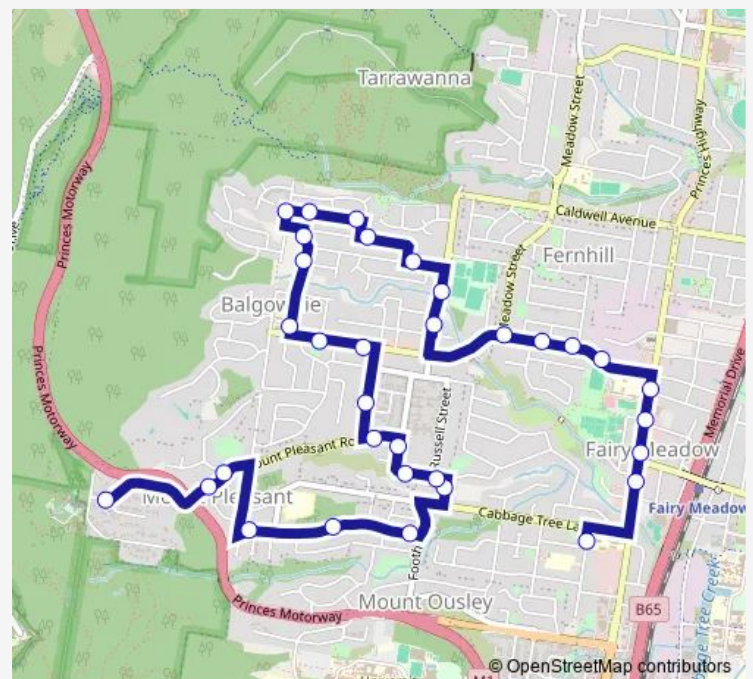

Chalmers St Opp Hill Gr

Chalmers St Before Duncan St

Brokers Rd Opp Frost St

Frost St Before Cole St

Frost St At Tucker Av

Route schedule

New Mt Pleasant Rd At Bushland Av — Good Samaritan Primary School, Mcgrath St

Monday	08:23
Tuesday	08:23
Wednesday	08:23
Thursday	08:23
Friday	08:23
Saturday	—
Sunday	—

Route info

Direction: New Mt Pleasant Rd At Bushland Av

Stops: 33

Trip Duration: 0 hour 27 min

S108 — Good Samaritan PS to New Mt Pleasant Rd at Bushland Ave

36 stops

[Open route schedule](#)

Good Samaritan Primary School, Mcgrath St

Vereker St At Cabbage Tree Lane

Cabbage Tree Lane Opp Mclean Av

Dawson St Before Dymock St

Dymock St Opp Russel St

Dymock St Before Ryan St

Thursday 15:05

Friday 15:05

Saturday —

Sunday —

Route info

Direction: Good Samaritan Primary School, Mcgrath St

Stops: 36

Trip Duration: 0 hour 30 min