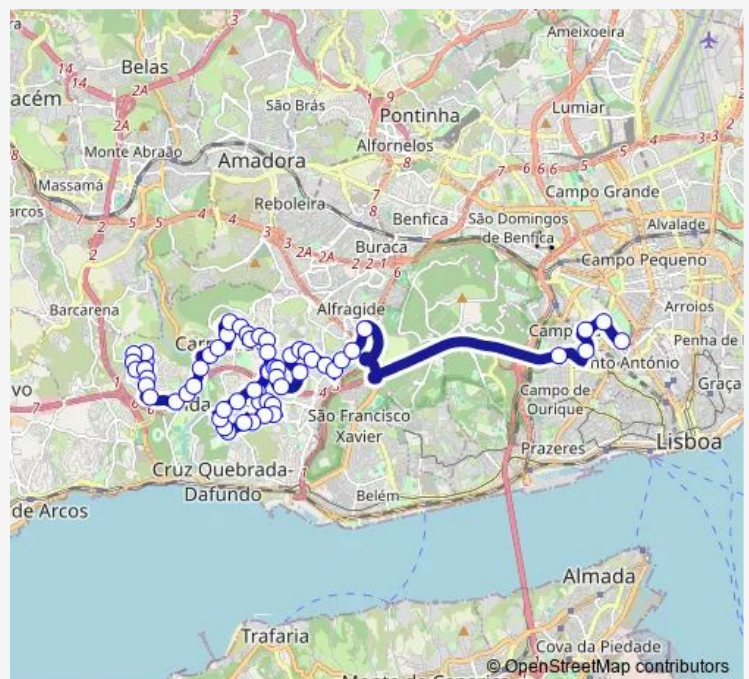

### Route schedule

Queijas (Psp) — Marquês de Pombal (Metro) P4

Monday	21:25-00:10 <sup>+1</sup>
Tuesday	21:25-00:10 <sup>+1</sup>
Wednesday	21:25-00:10 <sup>+1</sup>
Thursday	21:25-00:10 <sup>+1</sup>
Friday	21:25-00:10 <sup>+1</sup>
Saturday	21:30-00:10 <sup>+1</sup>
Sunday	21:30-00:10 <sup>+1</sup>

### Route info

Direction: Queijas (Psp)

Stops: 59

Trip Duration: 0 hour 45 min

1728 — Marquês Pombal (Metro) - Queijas (PSP) via Linda-a-Velha

Av Portugal (X) Pct Eugénio Castro

R Ten Gen Zef Sequeira (Ed S Paulo)