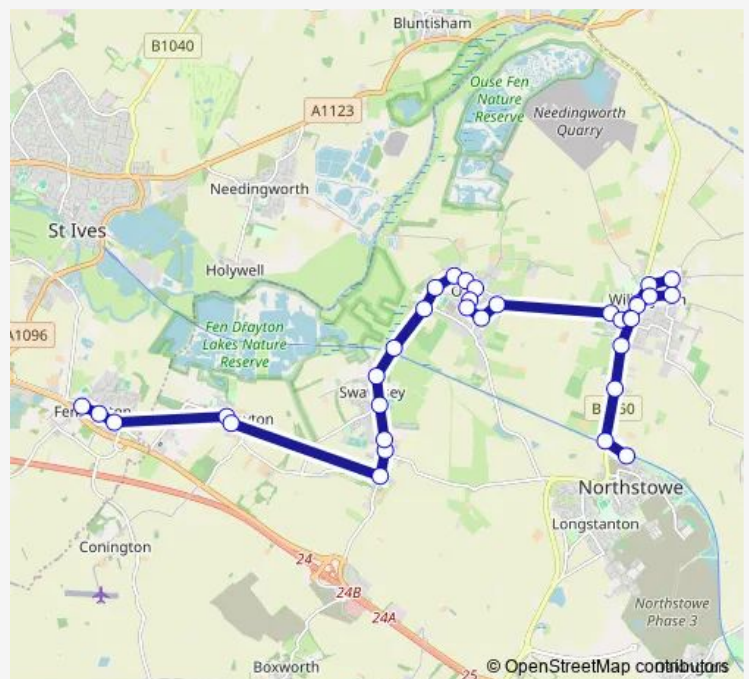

Bus 5A Longstanton - Swavsey

[Go to website](#)

Direction

Longstanton Park-and-Ride — Swavesey Village College grounds

4 stops

[Open route schedule](#)

Longstanton Park-and-Ride

Ramper Road

Whitton Close

Swavesey Village College grounds

Route schedule

Longstanton Park-and-Ride — Swavesey Village College grounds

Monday 06:55-17:45

Tuesday 06:55-17:45

Wednesday 06:55-17:45

Thursday 06:55-17:45

Friday 06:55-17:45

Saturday 06:55-17:45

Sunday —

Route info

Direction: Longstanton Park-and-Ride

Stops: 4

Trip Duration: 0 hour 15 min

■ 5A — Longstanton - Swavsey

Direction

Longstanton Park-and-Ride — Swavesey Village College grounds

28 stops

[Open route schedule](#)

Longstanton Park-and-Ride

Station Road

Westfield

Millfield