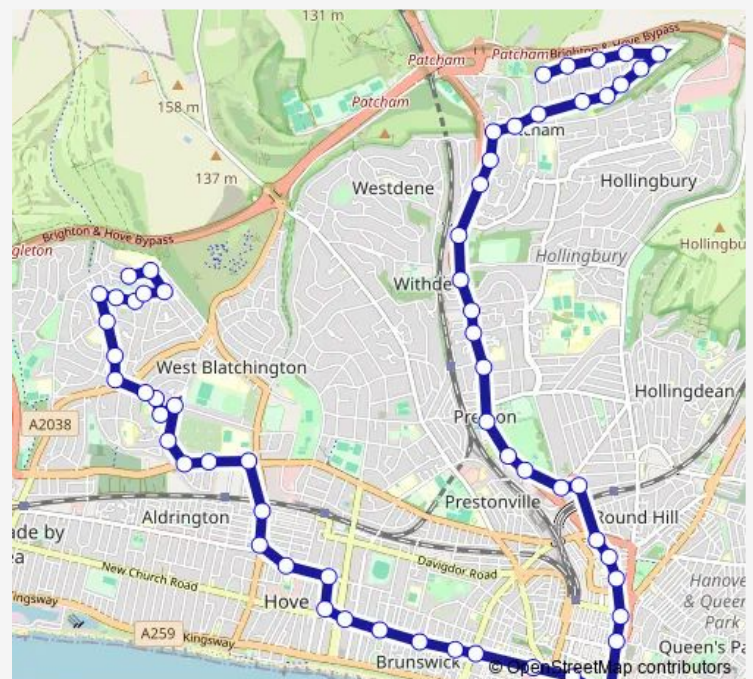

### Route schedule

Craignair Avenue — Hardwick Road

Monday 05:41-23:25

Tuesday 00:08-23:25

Wednesday 00:08-23:25

Thursday 00:08-23:25

Friday 00:08-23:25

Saturday 00:08-23:25

### Route info

Direction: Craignair Avenue

Stops: 60

Trip Duration: 1 hour 10 min

5A — Hangleton - Brighton - Patcham

Lover's Walk

Stanford Avenue

Springfield Road

## Route info

Direction: Hardwick Road

Stops: 50

Trip Duration: 0 hour 46 min

Waitrose

Churchill Square

North Street

Old Steine

Old Village

Highview Avenue South

The Ladies Mile

Barrhill Avenue

Craignair Avenue

5A Bus time schedules and route maps are available in an offline PDF at [busmaps.com](https://busmaps.com). Use the [busmaps.com](https://busmaps.com) website to see live bus times, train schedule or subway schedule, and step-by-step directions for all public transit in Brighton