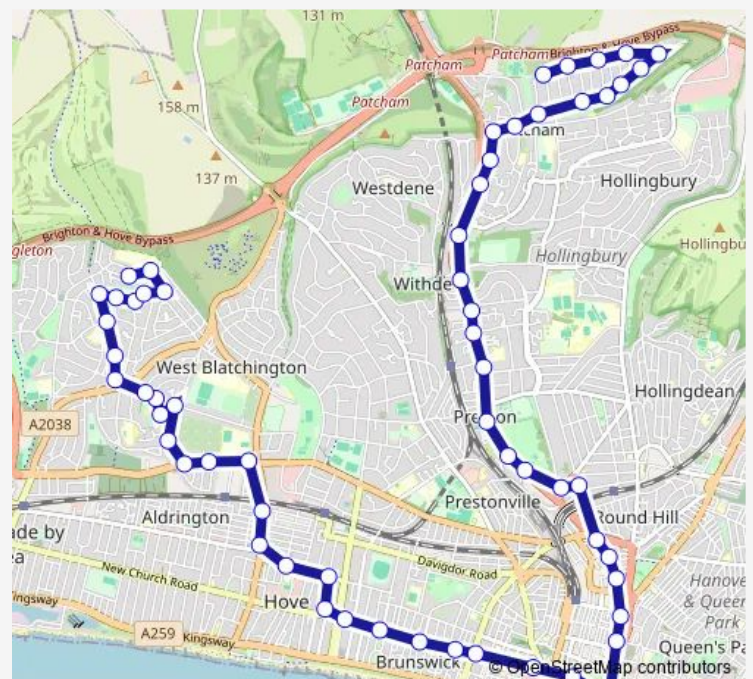

Thursday 00:08-23:25

Friday 00:08-23:25

Saturday 00:08-23:25

Sunday 00:08-23:58

Route info

Direction: Craignair Avenue

Stops: 60

Trip Duration: 1 hour 18 min