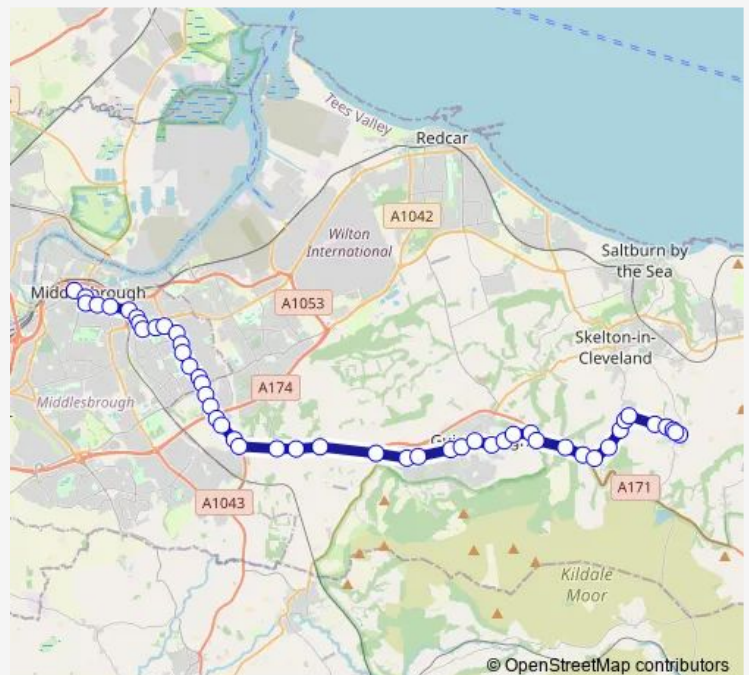

Bus 5A Middlesbrough - Easington/Lingdale

[Go to website](#)

Direction

Bus Station Stand 8 — Meadow Dale Court

49 stops

[Open route schedule](#)

Bus Station Stand 8

Centre Square

Thursday 07:45-17:55

Friday 07:45-17:55

Saturday 08:50-17:55

Sunday —

Route info

Direction: Bus Station Stand 8

Stops: 49

Trip Duration: 0 hour 55 min

■ 5A — Middlesbrough - Easington/Lingdale

BusMaps

Bank Top

Swans Corner Roundabout

Upsall Grange Farm

Upsall Cottages

Cross Keys Inn

Windlebridge Roundabout

Thursday 06:47-16:50

Friday 06:47-16:50

Saturday 07:52-16:50

Sunday —

Route info

Direction: Whitwell Place

Stops: 49

Trip Duration: 1 hour 0 min