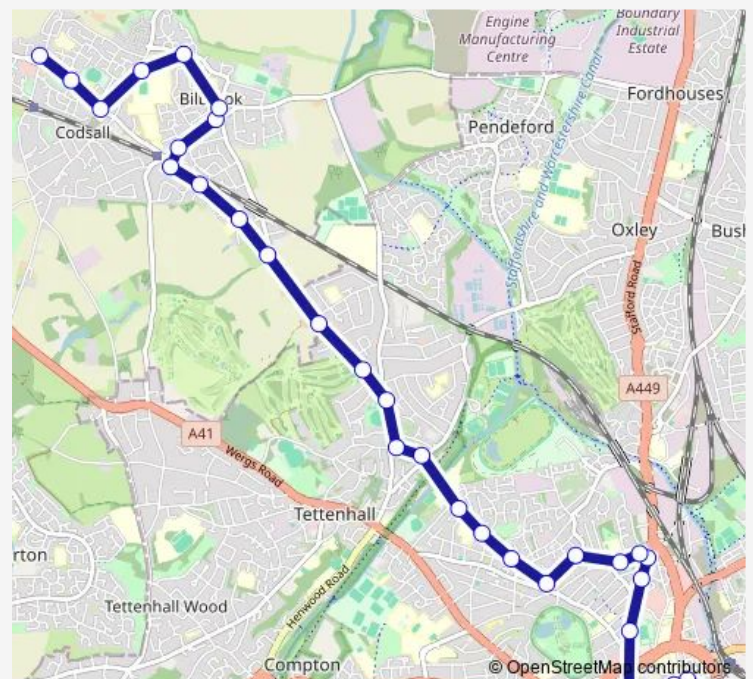

Thursday 07:20-17:40

Friday 07:20-17:40

Saturday —

Sunday —

Route info

Direction: Church Road

Stops: 31

Trip Duration: 0 hour 27 min