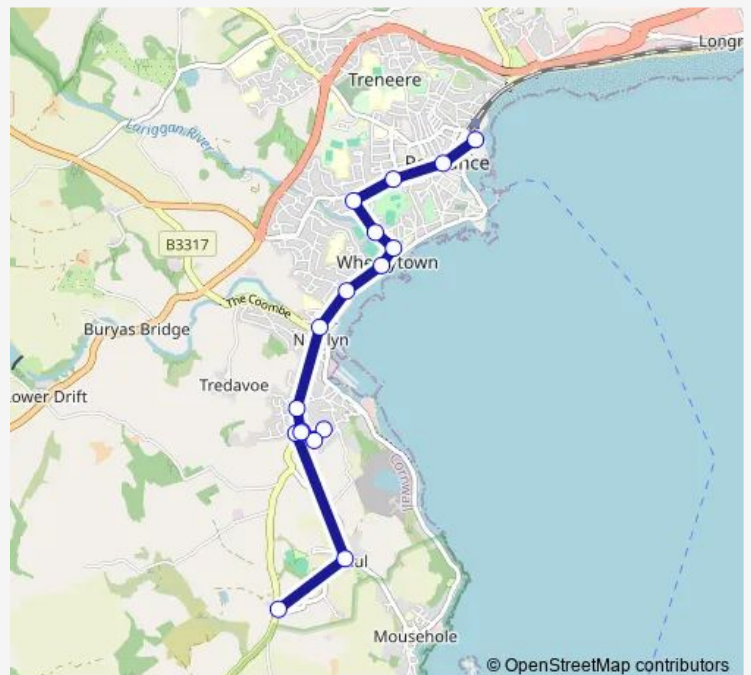

Route schedule

South Place — Bus Station

Monday 09:34-17:34

Tuesday 09:34-17:34

Wednesday 09:34-17:34

Thursday 09:34-17:34

Friday 09:34-17:34

Saturday 09:34-17:34

Sunday —

Route info

Direction: South Place

Stops: 18

Trip Duration: 0 hour 30 min

■ 5A — Penzance - Newlyn - Sheffield

Direction

Bus Station — South Place

21 stops

[Open route schedule](#)

Bus Station

Market Jew Street

Green Market

St Claire's

Top of Alexandra Road

Alexandra Road