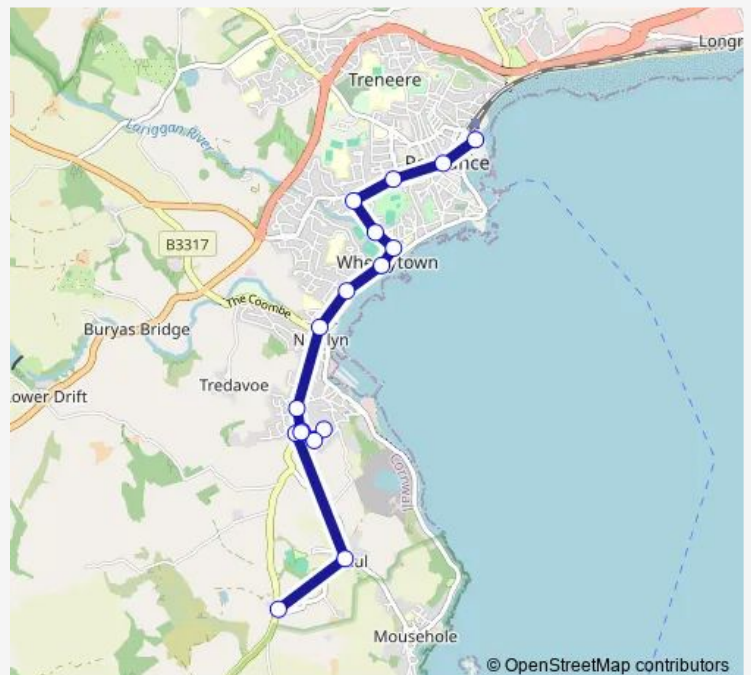

Route schedule

South Place — Bus Station

Monday 09:34-17:34

Tuesday 09:34-17:34

Wednesday 09:34-17:34

Thursday 09:34-17:34

Friday 09:34-17:34

Saturday 09:34-17:34

Sunday —

Route info

Direction: South Place

Stops: 18

Trip Duration: 0 hour 30 min

■ 5A — Penzance - Newlyn - Sheffield

Direction

Bus Station — South Place

21 stops

[Open route schedule](#)

Bus Station

Market Jew Street

Green Market

St Claire's

Top of Alexandra Road

Alexandra Road