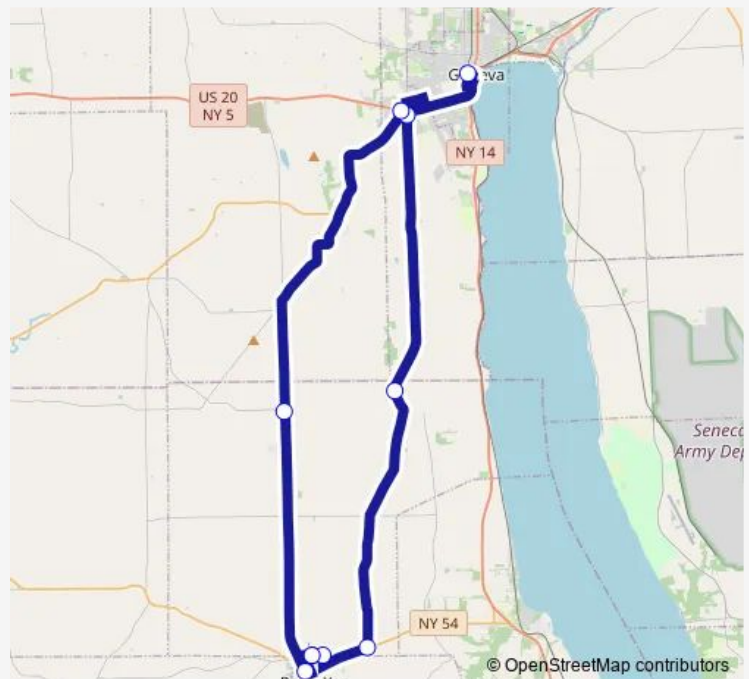

Bus 5a Geneva

[Go to website](#)

Direction

235 North Ave — 235 North Ave

10 stops

[Open route schedule](#)

235 North Ave

Hamilton Street & North Avenue

Route schedule

235 North Ave — 235 North Ave

Monday 15:20

Tuesday 15:20

Wednesday 15:20

Thursday 15:20

Friday 15:20

Saturday —

Sunday —

Route info

Direction: 235 North Ave

Stops: 10

Trip Duration: 1 hour 30 min

5a — Geneva

Direction

235 North Ave — 235 North Ave

9 stops

[Open route schedule](#)

235 North Ave

Yates County Building

Tomion's Farm Market

Denny's - Geneva

Geneva Bus Hub

Thompson Health / Pre-Emption Road