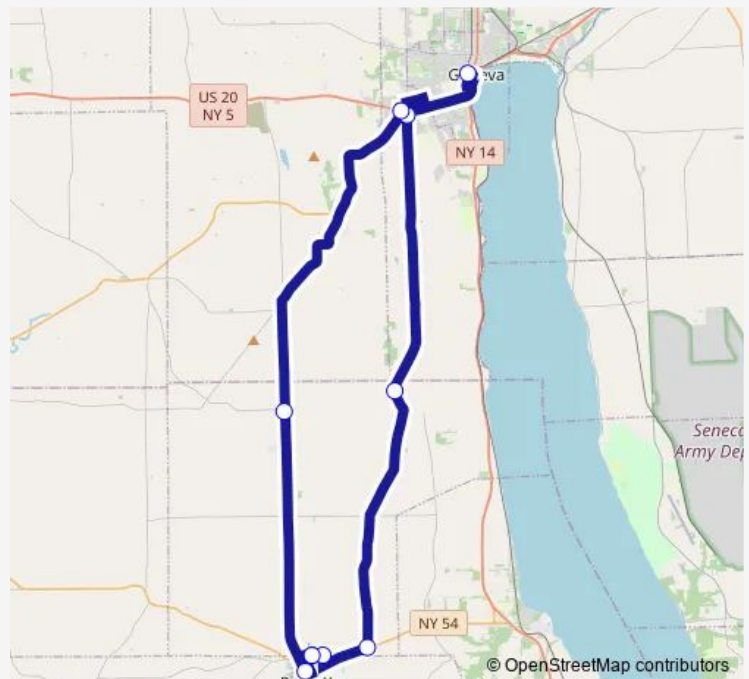

Bus 5A Geneva

[Go to website](#)

Direction

235 North Ave — 235 North Ave

10 stops

[Open route schedule](#)

235 North Ave

Hamilton Street & North Avenue

Route schedule

235 North Ave — 235 North Ave

Monday 15:20

Tuesday 15:20

Wednesday 15:20

Thursday 15:20

Friday 15:20

Saturday —

Sunday —

Route info

Direction: 235 North Ave

Stops: 10

Trip Duration: 1 hour 30 min

5A — Geneva

Direction

235 North Ave — 235 North Ave

9 stops

[Open route schedule](#)

235 North Ave

Yates County Building

Tomion's Farm Market

Denny's - Geneva

Geneva Bus Hub

Thompson Health / Pre-Emption Road