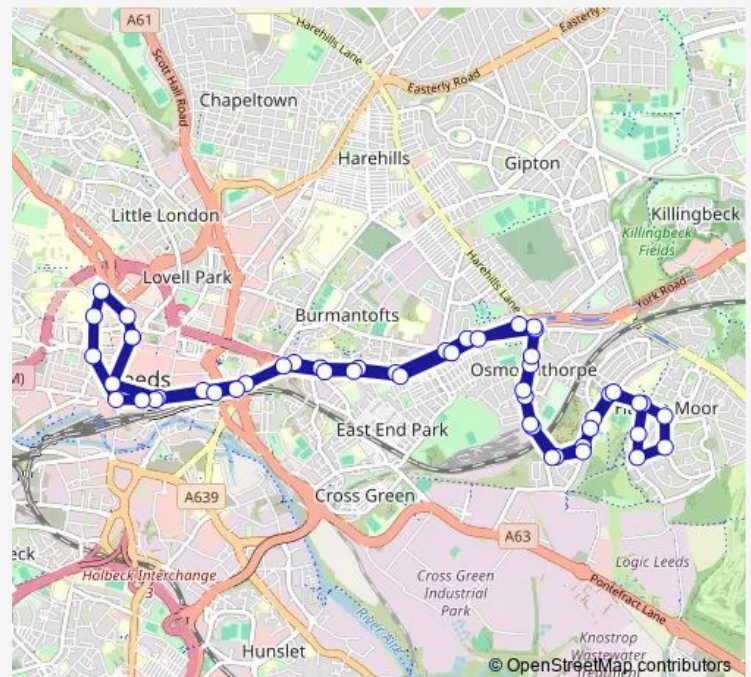

Thursday 05:45-22:08

Friday 05:45-22:08

Saturday 19:05-22:05

Sunday 07:40-22:25

Route info

Direction: Headrow N

Stops: 50

Trip Duration: 0 hour 56 min