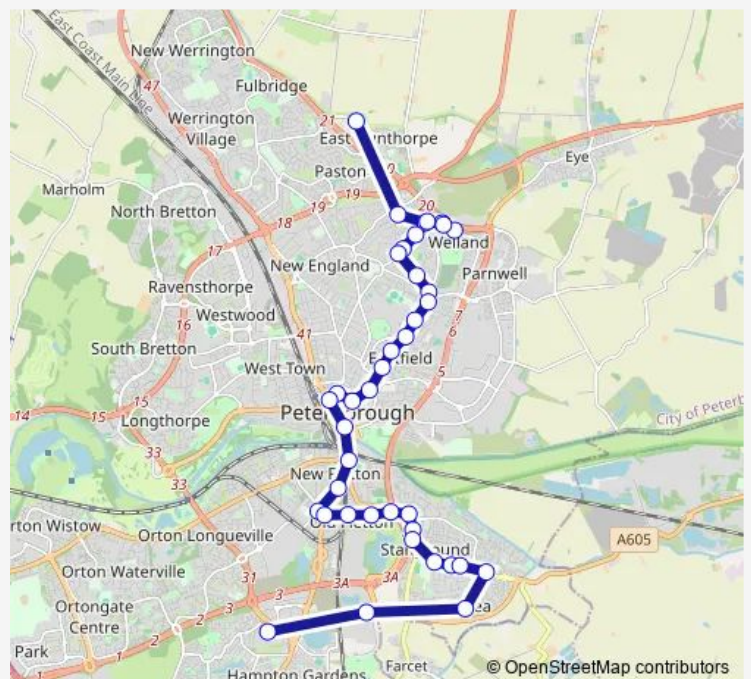

Hereward Cross

Westgate

Queensgate Bus Stn

Route schedule

Herald Way — Serpentine Green

Monday 04:45-22:15

Tuesday 04:45-22:15

Wednesday 04:45-22:15

Thursday 04:45-22:15

Friday 04:45-22:15

Saturday 05:05-22:15

Sunday 08:40-22:15

Route info

Direction: Herald Way

Stops: 39

Trip Duration: 1 hour 2 min

■ 5A — Dogsthorpe/Manor Drive - Yaxley/Stanground

BusMaps

Rivergate - Southbound

Town Bridge Corner

Park Street

Drill Hall

Working Mens Club

Milton Road

White Hart

The Glen

Golden Lion

Sunset Aquarists

Aldi

Oakdale Avenue

Central Square

Wright Avenue