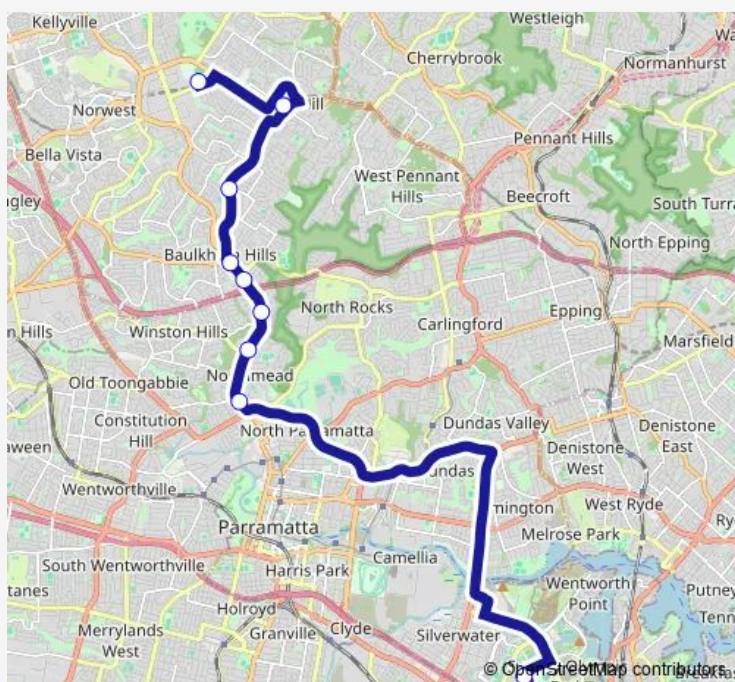

9 stops

[Open route schedule](#)

- Hills Showground Station, Doran Dr
- Castle Hill Station, Old Northern Rd, Stand C
- Old Northern Rd Opp Tafe Baulkham Hills Campus
- Windsor Rd At Railway St
- Windsor Rd Before Oakland Av
- Windsor Rd At Ventura Rd
- Windsor Rd After Mary St
- Windsor Rd After Campbell St
- Sydney Olympic Park, Plaza Terminal, Stand 5a

Route schedule

Hills Showground Station, Doran Dr — Sydney Olympic Park, Plaza Terminal, Stand 5a

Monday	—
Tuesday	—
Wednesday	—
Thursday	—
Friday	16:03-19:03
Saturday	16:14-19:14
Sunday	—

Route info

Direction: Hills Showground Station, Doran Dr

Stops: 9

Trip Duration: 0 hour 46 min

5A — Sydney Olympic Park to Hills Showground via Baulkham Hills Junction

Direction

Sydney Olympic Park, Plaza Terminal, Stand 5a — Doran Dr Opp Hills Showground Station

Monday —

Tuesday —

Wednesday —

Thursday —

Friday 22:45-24:00

Saturday 22:45-24:00

Sunday —

Route info