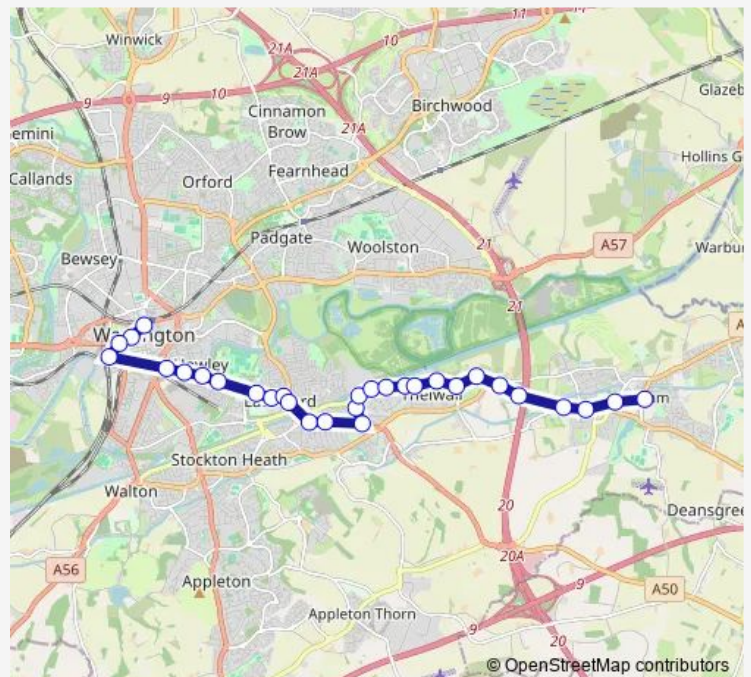

Thursday 08:21-17:22

Friday 08:21-17:22

Saturday 09:24-17:24

Sunday —

Route info

Direction: Bus Interchange

Stops: 30

Trip Duration: 0 hour 30 min

5A — Warrington - Lymm via Thelwall

Pickering Arms

Bell Lane

Laskey Lane

Thelwall Bridge

M6 Bridge

Massey Brook Lane

Barsbank Lane

Brookfield Road

Lymm Cross

Direction

Lymm Cross — Bus Interchange

32 stops

[Open route schedule](#)

Lymm Cross

Lymm Church

Route info

Direction: Lymm Cross

Stops: 32

Trip Duration: 0 hour 31 min

Grove Street

St Mary's Street

Cenotaph

Warrington Bank Quay Station