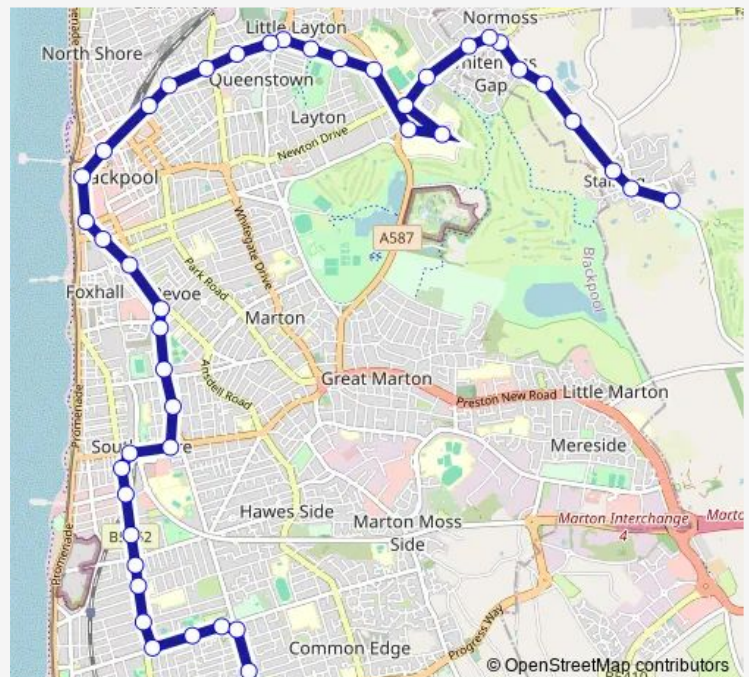

Lido Pool

Royal Oak

Waterloo Hotel

Route schedule

Halfway House — Bibby Drive

Monday 07:02-18:32

Tuesday 07:02-18:32

Wednesday 07:02-18:32

Thursday 07:02-18:32

Friday 07:02-18:32

Saturday 07:22-18:22

Sunday —

Route info

Direction: Halfway House

Stops: 53

Trip Duration: 1 hour 1 min

Corporation Street CO3

Abingdon Street

Buchanan Street

Spencer Court

Devonshire Road

Layton Square

Layton Square

Kingscote Drive

Torsway Avenue

St Walburgas Road

Regency Lodge

Hospital Entrance

Victoria Hospital (To Poulton)

St Walburgas Road

Bathurst Avenue

Normoss Avenue