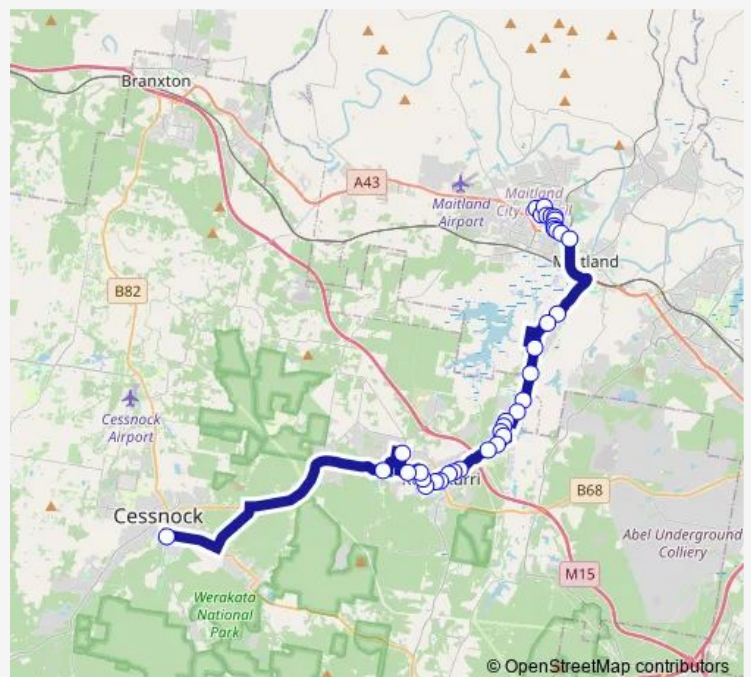

Monday 15:55

Tuesday 15:55

Wednesday 15:55

Thursday 15:55

Friday 15:55

Saturday —

Sunday —

Route info

Direction: Rutherford Public School, Weblands St

Stops: 36

Trip Duration: 0 hour 55 min

S942 — Rutherford PS to Weston

Heddon St At Bowden St

Main Rd At Young St

Main Rd After Earp St

Lang St At Heddon St