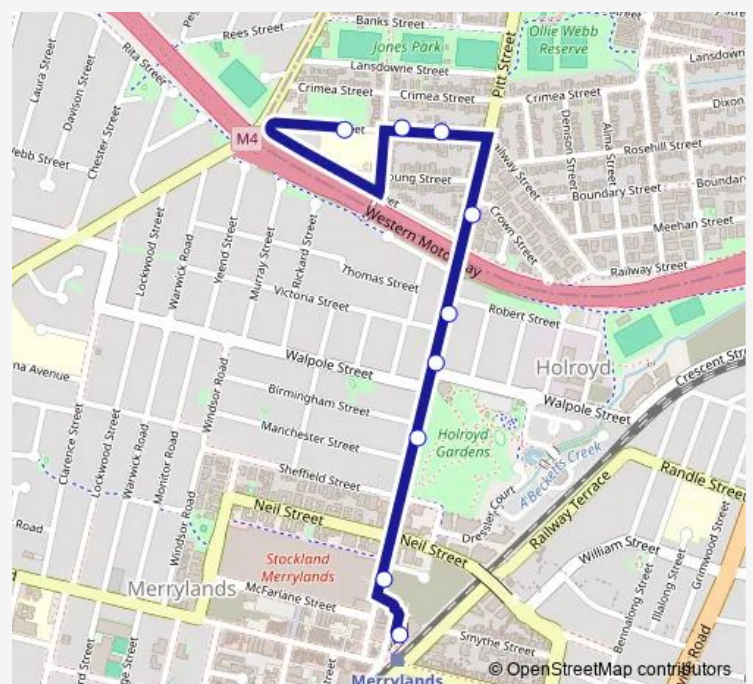

School Bus 9574 Parramatta West Public School to Merrylands

[Go to website](#)

Direction

Parramatta West Public School, Railway St — Merrylands Interchange, Terminal PI - Stand 4

9 stops

[Open route schedule](#)

Parramatta West Public School, Railway St

Railway St After Franklin St

Railway St Before Pitt St

Pitt St At Crown St

Pitt St Opp Victoria St

Pitt St At Walpole St

Holroyd Gardens, Pitt St

Pitt St Opp Stockland Merrylands

Merrylands Interchange, Terminal PI - Stand 4

Route schedule

Parramatta West Public School, Railway St — Merrylands Interchange, Terminal PI - Stand 4

Monday	15:00
Tuesday	15:00
Wednesday	15:00
Thursday	15:00
Friday	15:00
Saturday	—
Sunday	—

Route info

Direction: Parramatta West Public School, Railway St

Stops: 9

Trip Duration: 0 hour 10 min

9574 School Bus time schedules and route maps are available in an offline PDF at busmaps.com. Use the busmaps.com website to see live bus times, train schedule or subway schedule, and step-by-step directions for all public transit in Parramatta