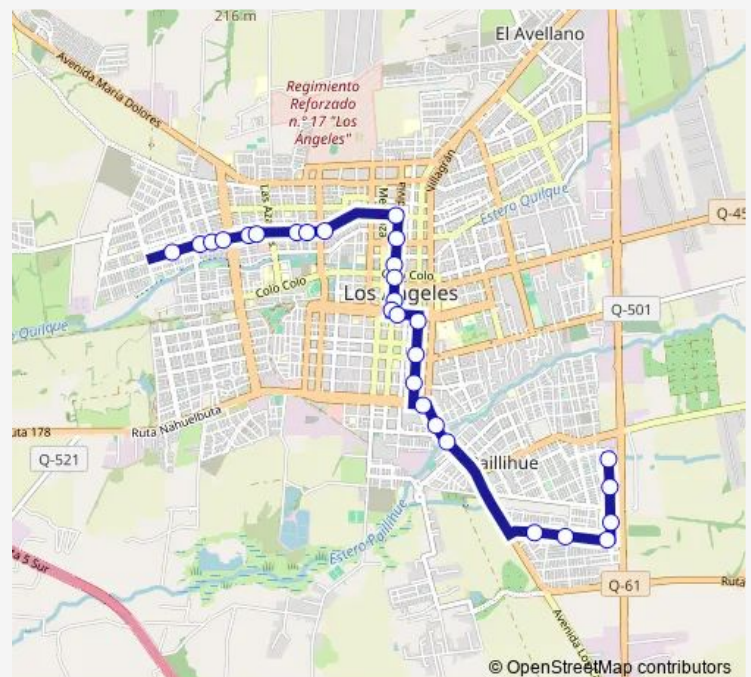

Valdivia / Lautaro

Valdivia / Ricardo Vicuna

Valdivia / Avenida Ricardo Vicuna Sur

Ricardo Vicuna / Bernado O Higgins

Freire / Bulnes

Freire / P. Lynch

Freire / Eleuterio Ramirez

Vicuna Mackenna / Los Carrera

Los Carrera / Maria Auxiliadora

Route schedule

Galvarino / Poniente — Oriente / Lima

Monday 07:45-19:45

Tuesday 07:45-19:45

Wednesday 07:45-19:45

Thursday 07:45-19:45

Friday 07:45-19:45

Saturday 07:45-19:45

Sunday 07:45-19:45

Route info

Direction: Galvarino / Poniente

Stops: 28

Trip Duration: 0 hour 25 min

C27_R — Paillihue

Los Carrera / Edmundo Arellano

Lauquen / 2 Poniente

Lauquen / La Cumbre

Lauquen / Oriente

Oriente / Ferrocarril

Oriente / Los Atavalos

Oriente / Lima

C27_R Bus time schedules and route maps are available in an offline PDF at busmaps.com. Use the busmaps.com website to see live bus times, train schedule or subway schedule, and step-by-step directions for all public transit in Los Angeles