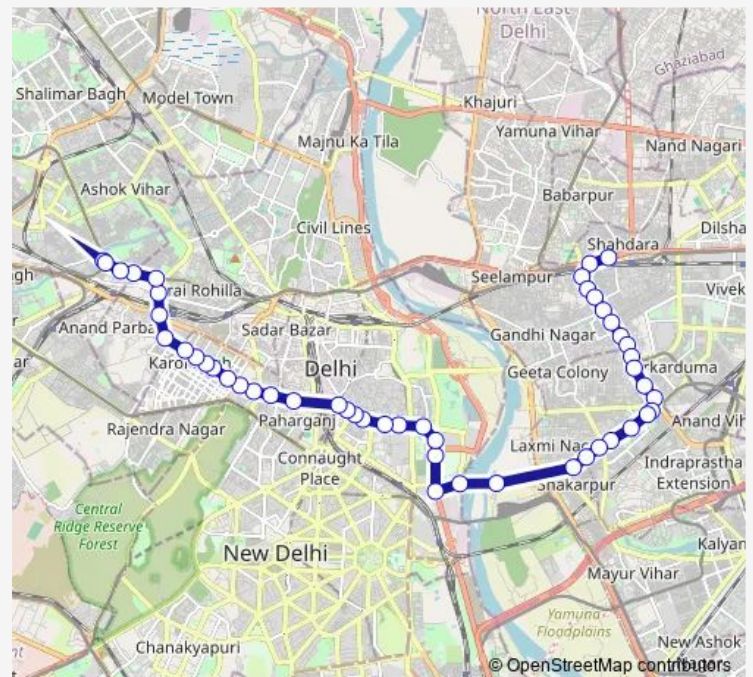

Shakarpur

Laxmi Nagar

Rainy Well

Route schedule

Shahdara Terminal — Inderlok Metro Station

Monday 05:12-19:41

Tuesday 05:12-19:41

Wednesday 05:12-19:41

Thursday 05:12-19:41

Friday 05:12-19:41

Saturday 05:12-19:41

Sunday 05:12-19:41

Route info

Direction: Shahdara Terminal

Stops: 49

Trip Duration: 1 hour 21 min

Thursday 05:51-20:09

Friday 05:51-20:09

Saturday 05:51-20:09

Sunday 05:51-20:09

Route info

Direction: Shahdara Terminal

Stops: 49

Trip Duration: 1 hour 21 min