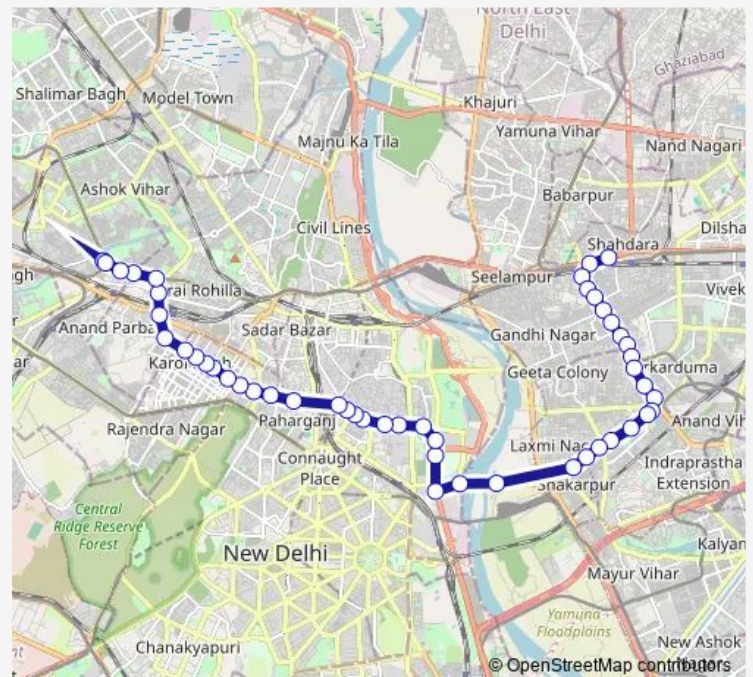

Shakarpur

Laxmi Nagar

Rainy Well

Route schedule

Shahdara Terminal — Inderlok Metro Station

Monday 05:12-19:41

Tuesday 05:12-19:41

Wednesday 05:12-19:41

Thursday 05:12-19:41

Friday 05:12-19:41

Saturday 05:12-19:41

Sunday 05:12-19:41

Route info

Direction: Shahdara Terminal

Stops: 49

Trip Duration: 1 hour 21 min