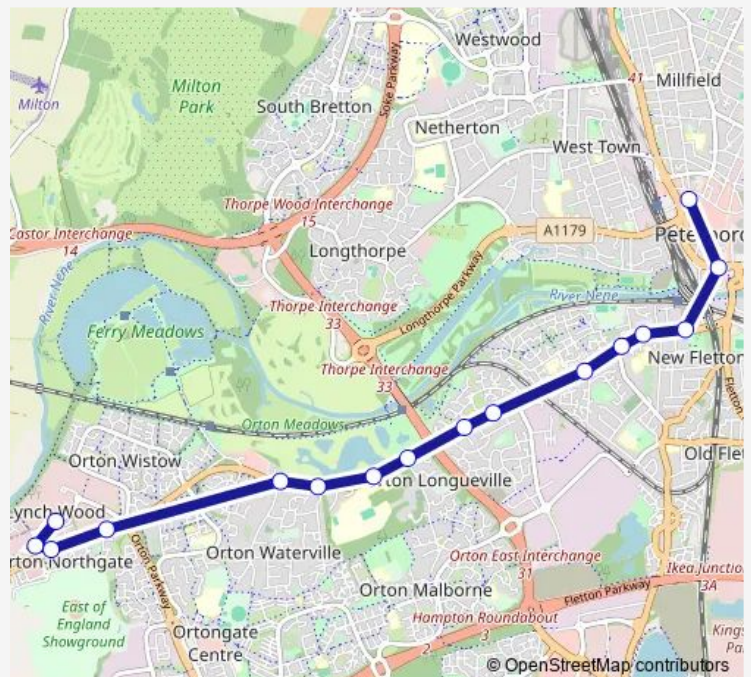

Bus 24X Queensgate - Lynch Wood

[Go to website](#)

Direction

Commerce Road — Queensgate Bus Stn

16 stops

[Open route schedule](#)

- Commerce Road
- Showground
- Showground
- Linden Grove
- Cherry Orton Road
- Lady Lodge Drive
- Nene Park Academy
- Orton Mere
- Gordon Arms
- Toll House Road
- Bakers Lane
- Earl Spencer Court
- Guild House
- The Cherry Tree
- Rivergate - Northbound
- Queensgate Bus Stn

Route schedule

Commerce Road — Queensgate Bus Stn

Monday	06:14-14:49
Tuesday	06:14-14:49
Wednesday	06:14-14:49
Thursday	06:14-14:49
Friday	06:14-14:49
Saturday	—
Sunday	—

Route info

Direction: Commerce Road

Stops: 16

Trip Duration: 0 hour 18 min

■ 24X — Queensgate - Lynch Wood

Direction

Queensgate Bus Stn — Commerce Road

16 stops

[Open route schedule](#)

Queensgate Bus Stn

Rivergate - Southbound

Town Bridge Corner

The Cherry Tree

Guild House

Earl Spencer Court

Bakers Lane

Toll House Road

Gordon Arms