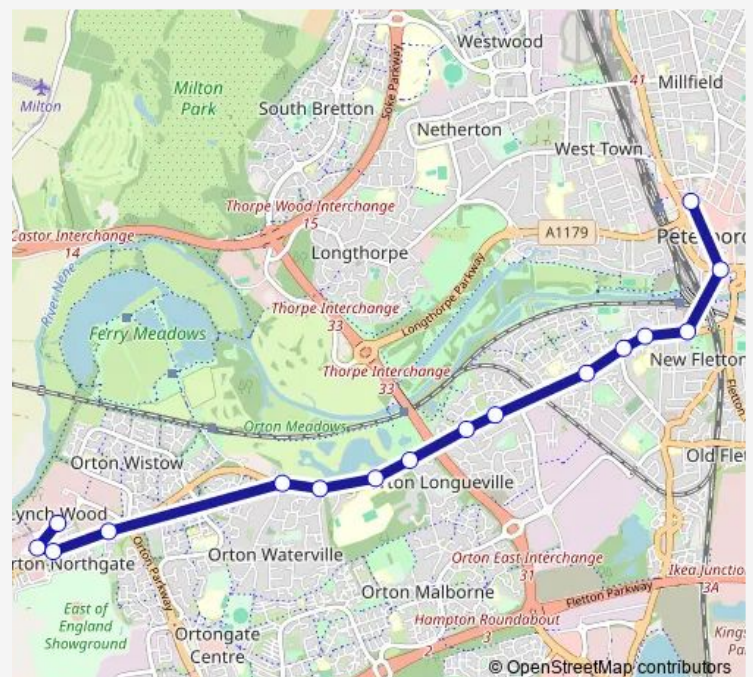

Bakers Lane

Earl Spencer Court

Guild House

The Cherry Tree

Rivergate - Northbound

Queensgate Bus Stn

Route schedule

Commerce Road — Queensgate Bus Stn

Monday 06:14-14:49

Tuesday 06:14-14:49

Wednesday 06:14-14:49

Thursday 06:14-14:49

Friday 06:14-14:49

Saturday —

Sunday —

Route info

Direction: Commerce Road

Stops: 16

Trip Duration: 0 hour 14 min

■ 24X — Queensgate - Lynch Wood

Direction

Queensgate Bus Stn — Commerce Road

16 stops

[Open route schedule](#)

Queensgate Bus Stn

Rivergate - Southbound

Town Bridge Corner

The Cherry Tree

Guild House

Earl Spencer Court

Bakers Lane

Toll House Road