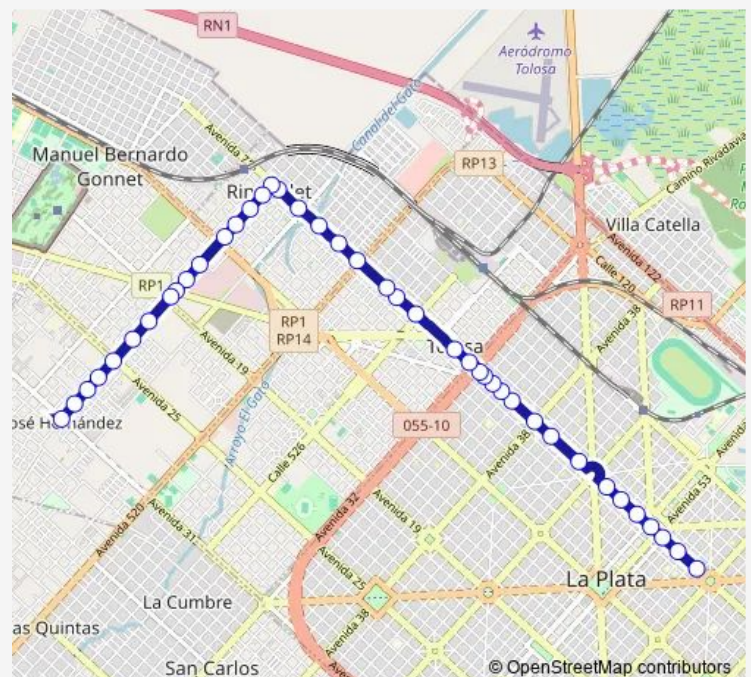

Avenida 7\_Avenida 520

### Route schedule

Avenida 7\_Calle 59 — Calle 511\_Calle 31

Monday 05:00-23:40

Tuesday 05:00-23:40

Wednesday 05:00-23:40

Thursday 05:00-23:40

Friday 05:00-23:40

Saturday 05:00-23:40

### Route info

Direction: Avenida 7\_Calle 59

Stops: 41

Trip Duration: 0 hour 39 min

■ NORTE18 — Jmplanorte

BusMaps

Avenida 7\_Calle 518

Avenida 7\_Calle 516

## Route info

Direction: Calle 31\_Calle 511

Stops: 38

Trip Duration: 0 hour 44 min

Avenida 7\_Calle 34

Avenida 7\_Calle 35

Avenida 7\_Calle 36

Avenida 7\_Avenida 38