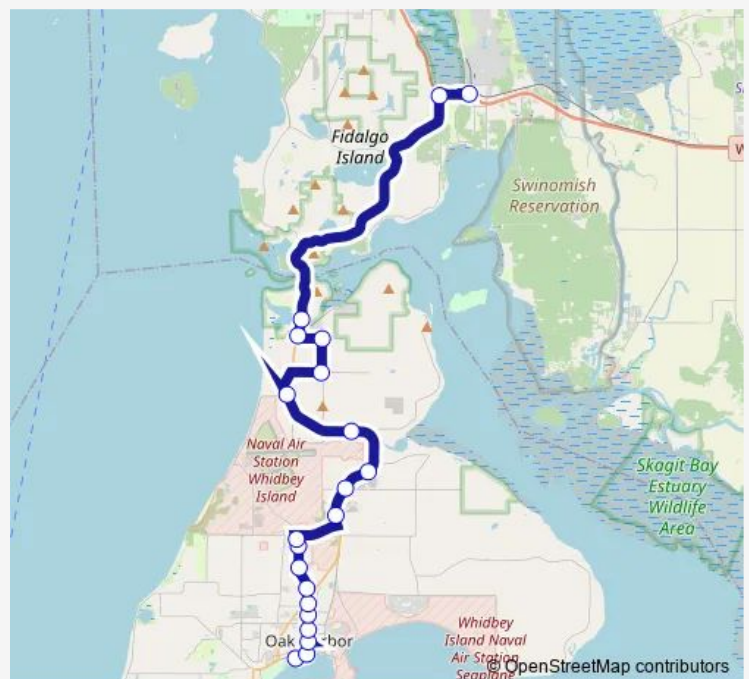

**Direction**

Harbor Station Transfer Center Bayshore Dr — March's Point

21 stops

[Open route schedule](#)

- Harbor Station Transfer Center Bayshore Dr
- SE Bayshore Dr at SE Pioneer Way Nb
- Midway Blvd at SE 6th Ave (Whidbey Playhouse)
- Midway Blvd at SE 4th Ave (Oak Harbor Elementary)
- Midway Blvd at NE 4th Ave
- Midway Blvd at NE 8th Ave
- Whidbey-Health (North)
- Goldie Rd at 21st Court
- Goldie Road at Hayland Lane
- Goldie Rd S. of Ault Field Rd (N. Whidbey Center)
- SR 20 at Whispering Pines
- SR 20 at Sleeper Rd
- SR 20 at Kennedy Ln
- SR 20 at Jones Rd
- SR 20 at Northgate Dr
- Troxell at Monkey Hill Rd (on request)
- Monkey Hill Rd. at Ducken Rd. (on request)
- SR 20 at Ducken Rd
- Deception Pass at 76 Station
- Anacortes: SR 20 at Sharpe's Corner Country Store
- March's Point

Route schedule

Harbor Station Transfer Center Bayshore Dr — March's Point

Monday	06:00-18:00
Tuesday	06:00-18:00
Wednesday	06:00-18:00
Thursday	06:00-18:00
Friday	06:00-18:00
Saturday	09:00-17:00
Sunday	—

Route info

Direction: Harbor Station Transfer Center Bayshore Dr

Stops: 21

Trip Duration: 0 hour 35 min

411w — Oak Harbor / Marchs Point Anacortes

## Direction

March's Point — Harbor Station Transfer Center Bayshore Dr

18 stops

[Open route schedule](#)

March's Point

Anacortes: SR 20 at Flea Market/Sharpes Corner

SR 20 at Deception Pass State Park

SR 20 at Deception Circle