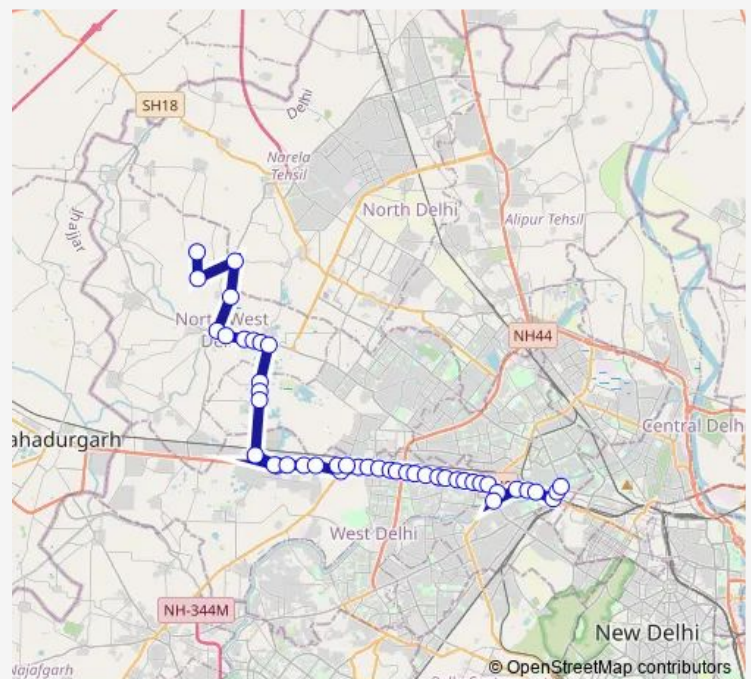

### Route schedule

Majra Dabas Village — Inderlok Metro Station

Monday 05:30-18:40

Tuesday 05:30-18:40

Wednesday 05:30-18:40

Thursday 05:30-18:40

Friday 05:30-18:40

Saturday 05:30-18:40

### Route info

Direction: Majra Dabas Village

Stops: 46

Trip Duration: 2 hour 6 min

915down

BusMaps

Nangloi Metro Station

Sultan Puri Crossing/Nangloi