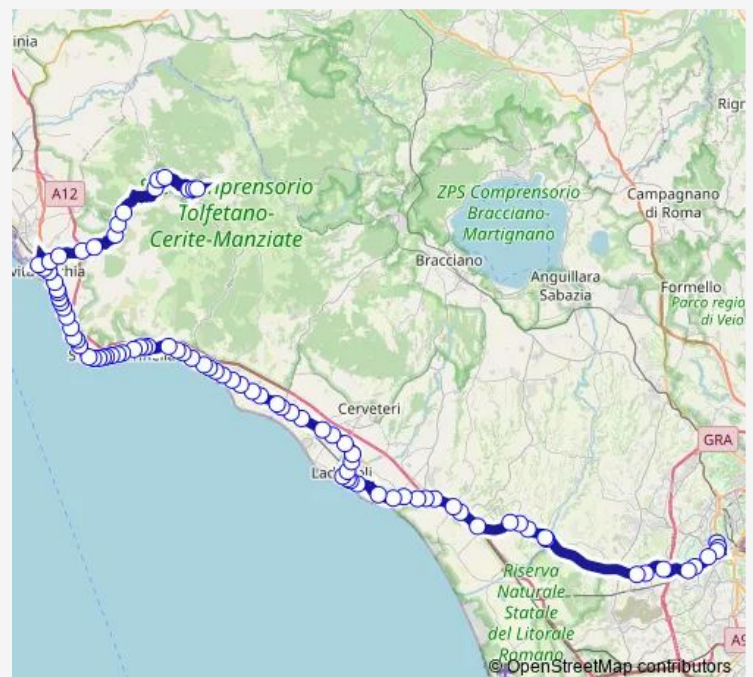

Saturday —

Sunday

11:00-18:20

Route info

Direction: Roma | Capolinea Cornelia # f1

Stops: 88

Trip Duration: 2 hour 10 min

Roma Cornelia - Tolfa # Cv009d

Ladispoli | Via Aurelia Via Monteroni # f23

Ladispoli | Via Aurelia (Palo Laziale) # f146

Ladispoli | Via Palo Via Delfini # f5922

Ladispoli | Via Ancona Via Genova # f5923

Ladispoli | Piazza Marescotti # f5924

Tolfa | Viale Italia Via Togliatti # f253

Tolfa | piazza Vittorio Veneto # f254

Bus time schedules and route maps are available in an offline PDF at busmaps.com. Use the busmaps.com website to see live bus times, train schedule or subway schedule, and step-by-step directions for all public transit in Santa Marinella