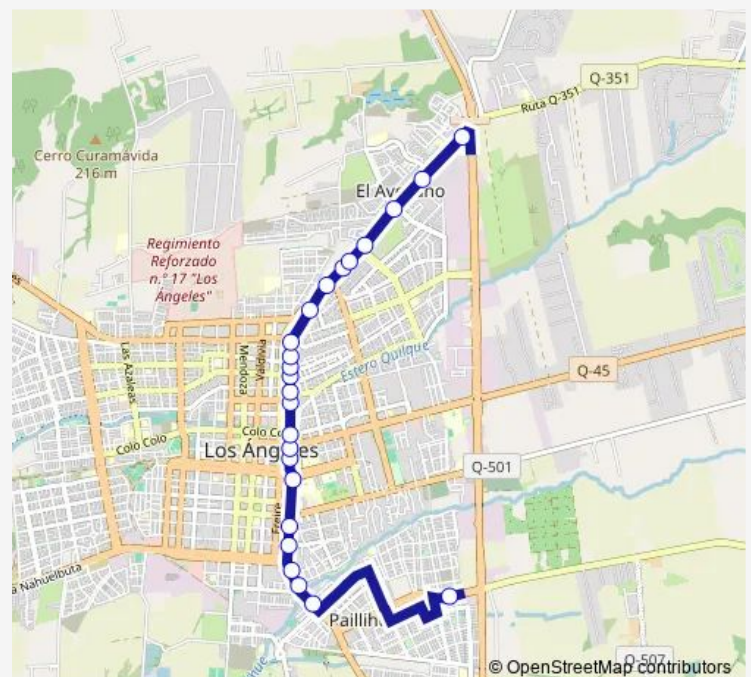

Bus 2V_I Paillihue - Avellano

[Go to website](#)

Direction

Francisco Encina / Bogota — Sor Vicenta / Las Industrias

24 stops

[Open route schedule](#)

Francisco Encina / Bogota

Los Carrera / Edmundo Arellano

Sor Vicenta / Pje. Tres

Sor Vicenta / Oriente

Sor Vicenta / Terminal de buses Los Angeles

Route schedule

Francisco Encina / Bogota — Sor Vicenta / Las Industrias

Monday 07:15-20:20

Tuesday 07:15-20:20

Wednesday 07:15-20:20

Thursday 07:15-20:20

Friday 07:15-20:20

Saturday 07:15-20:20

Sunday 07:15-20:20

Route info

Direction: Francisco Encina / Bogota

Stops: 24

Trip Duration: 0 hour 24 min

2V_I — Paillihue - Avellano

Sor Vicenta / Nieves Vasquez

Sor Vicenta / Supermercado

Sor Vicenta / Las Industrias

2V_I Bus time schedules and route maps are available in an offline PDF at busmaps.com. Use the busmaps.com website to see live bus times, train schedule or subway schedule, and step-by-step directions for all public transit in Los Angeles