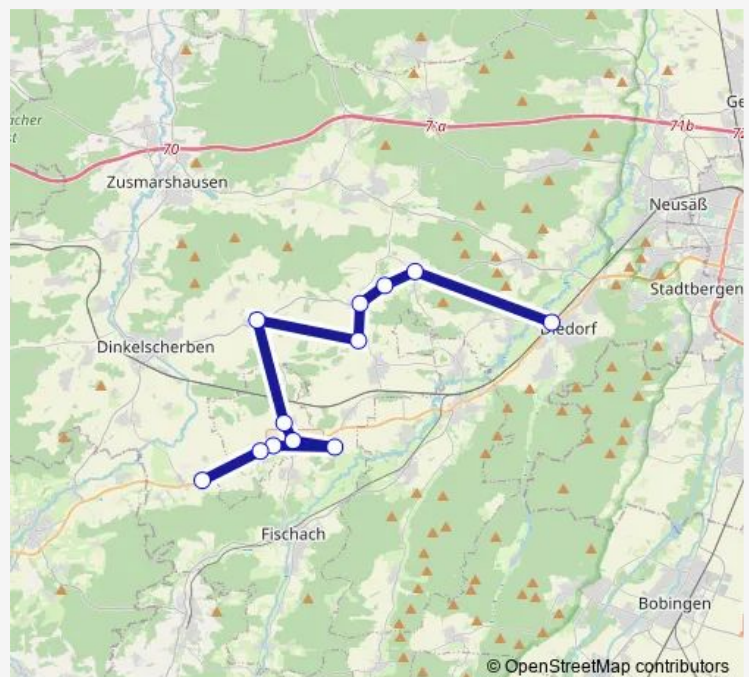

Ustersbach, Brauerei A

Ried Gde Dinkelsch. B

Route schedule

Diedorf, Bahnhof 31 a — Ried Gde Dinkelsch. B

Monday 13:15-15:29

Tuesday 13:15-15:29

Wednesday 13:15-15:29

Thursday 13:15-15:29

Friday 13:15

Saturday —

Sunday —

Route info

Direction: Diedorf, Bahnhof 31 a

Stops: 12

Trip Duration: 0 hour 42 min

Direction

Holzara B — Diedorf, Bahnhof 31 a

14 stops

[Open route schedule](#)

Holzara B

Breitenbronn B

Ried Gde Dinkelsch. A

Osterkühbach A

Ustersbach, Brauerei B

Diedorf, Bahnhof 31 a

Route schedule

Holzara B — Diedorf, Bahnhof 31 a

Monday 07:05

Tuesday 07:05

Wednesday 07:05

Thursday 07:05

Friday 07:05