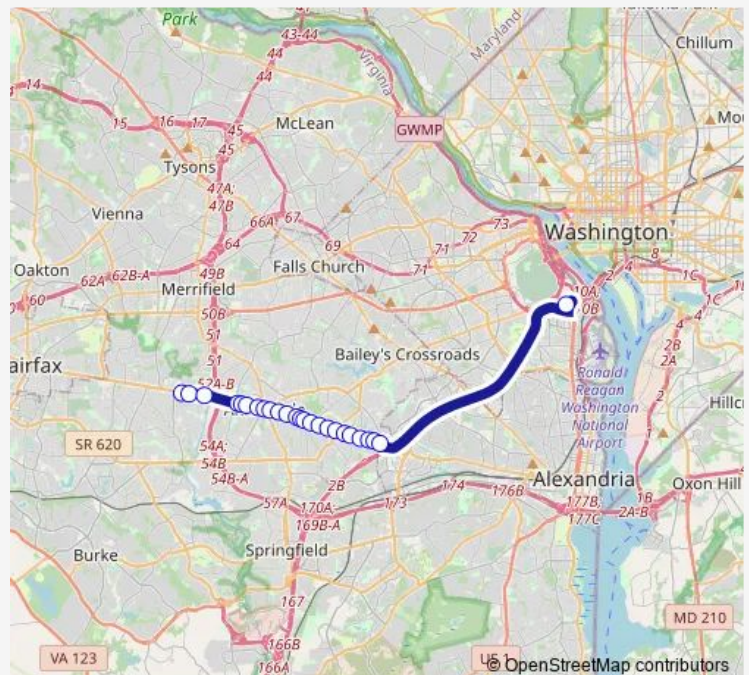

Little River and Old Columbia

Little River and Pinecrest Heights

Little River and Pinecrest

Little River and Roberts

Little River and High

Little River and Evergreen

Little River and John Marr

Little River and Backlick

Thursday 06:45-07:40

Friday 06:45-07:40

Saturday —

Sunday —

Route info

Direction: Metro Pentagon Bay L44

Stops: 26

Trip Duration: 0 hour 37 min

25 stops

[Open route schedule](#)

Little River and Lake

Little River and Duncan

Little River and Pineridge

Little River Tnpk and Heritage D

Little River Tnpk and Woodland R

Little River Tnpk and Medford Dr

Wednesday 16:27-18:27

Thursday 16:27-18:27

Friday 16:27-18:27

Saturday —

Sunday —

Route info

Direction: Little River and Lake

Stops: 25