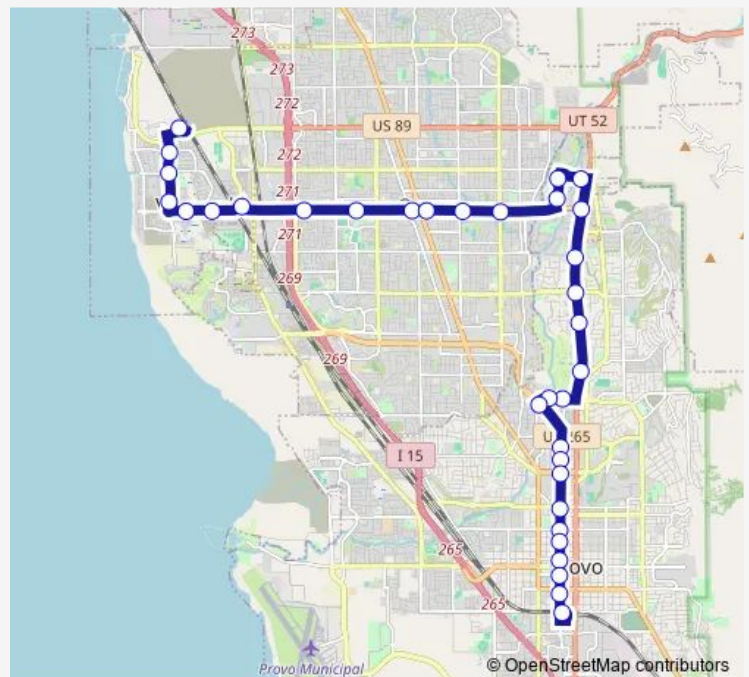

Center St / State St (EB)

Center St / 400 E (Eb)

Center St / 800 E (Eb)

300 W / 4900 N (Nb)

300 W / River Park Dr (Nb)

River Park Dr / Edgewood Dr (Eb)

University Ave / 4800 N (Sb)

University Ave / 4200 N (Sb)

University Ave / 3700 N (Sb)

University Ave / 3300 N (Sb)

University Ave / 2680 N (Sb)

Route schedule

Vineyard Station (Bay A) — Provo Central Station (Bay A)

Monday 06:13-20:13

Tuesday 06:13-20:13

Wednesday 06:13-20:13

Thursday 06:13-20:13

Friday 06:13-20:13

Saturday 08:05-18:04

Sunday —

Route info

Direction: Vineyard Station (Bay A)

Stops: 34

Trip Duration: 0 hour 41 min

834 — Vineyard/Riverwoods/ Provo Station

2230 N / Freedom Blvd (Wb)

2230 N / 400 W (Wb)

University Pkwy / 2230 N (Sb)

Freedom Blvd / 1550 N (Sb)

Freedom Blvd / Paul Ream Ave (Sb)

Freedom Blvd / Cougar Blvd (Sb)