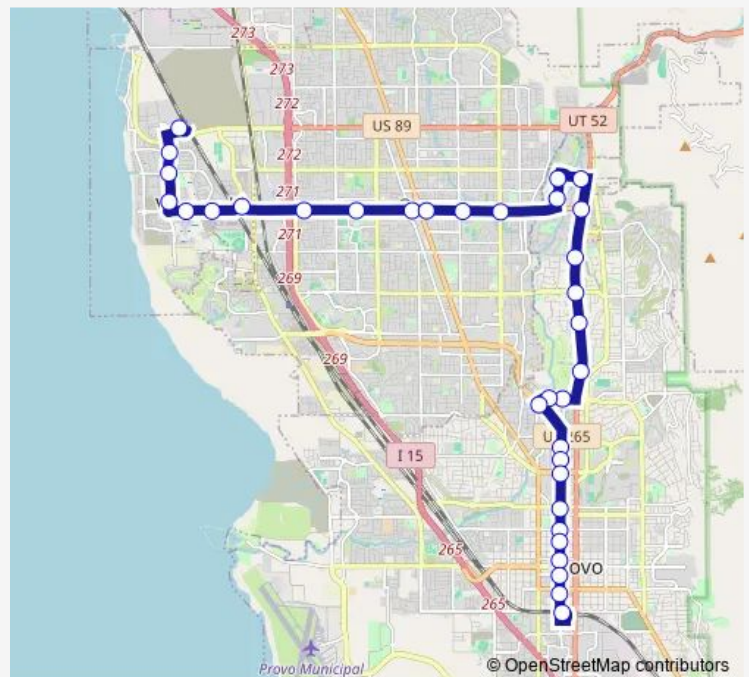

Center St / State St (Eb)

Center St / 400 E (Eb)

Center St / 800 E (Eb)

300 W / 4900 N (Nb)

300 W / River Park Dr (Nb)

River Park Dr / Edgewood Dr (Eb)

University Ave / 4800 N (Sb)

University Ave / 4200 N (Sb)

University Ave / 3700 N (Sb)

University Ave / 3300 N (Sb)

University Ave / 2680 N (Sb)

Route schedule

Vineyard Station (Bay A) — Provo Central Station (Bay A)

Monday 06:13-20:13

Tuesday 06:13-20:13

Wednesday 06:13-20:13

Thursday 06:13-20:13

Friday 06:13-20:13

Saturday 08:05-18:04

Sunday —

Route info

Direction: Vineyard Station (Bay A)

Stops: 34

Trip Duration: 0 hour 41 min

834 — Vineyard/Riverwoods/ Provo Station

2230 N / Freedom Blvd (Wb)

2230 N / 400 W (Wb)

University Pkwy / 2230 N (Sb)

Freedom Blvd / 1550 N (Sb)

Freedom Blvd / Paul Ream Ave (Sb)

Freedom Blvd / Cougar Blvd (Sb)