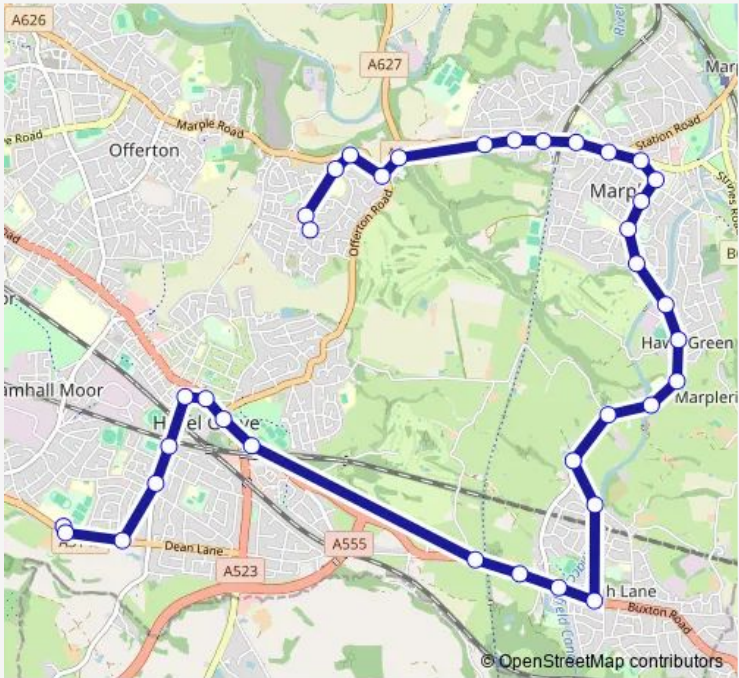

Bus 834 Hazel Grove High School - Bosden Farm

[Go to website](#)

Direction
 The Harvester — Hazel Grove High School
 27 stops
[Open route schedule](#)

- The Harvester
- Shearwater Road
- Marple Old Road
- Offerton Road
- Hilltop Drive
- Rose Hill Station
- The Drive
- Bowden Lane
- Union Road
- Priory House
- Brindley Avenue
- Cotefield Close
- Brook Drive
- Goyt Mill
- Hawk Green
- Windlehurst School
- Canal Bridge
- Doodfield Stores
- Higherfold Farm
- Andrew Lane
- Brookside Lane

Route schedule
 The Harvester — Hazel Grove High School

Monday	07:15
Tuesday	07:15
Wednesday	07:15
Thursday	07:15
Friday	07:15
Saturday	—
Sunday	—

Route info
 Direction: The Harvester
 Stops: 27
 Trip Duration: 1 hour 0 min

Trip Duration: 0 hour 39 min

Cross Lane

The Drive

Rose Hill Station

Oak Drive

Marina Drive

Dooley Lane

Offerton Road

Marple Old Road

Shearwater Road

The Harvester

Sanderling Road

834 Bus time schedules and route maps are available in an offline PDF at busmaps.com. Use the busmaps.com website to see live bus times, train schedule or subway schedule, and step-by-step directions for all public transit in Stockport