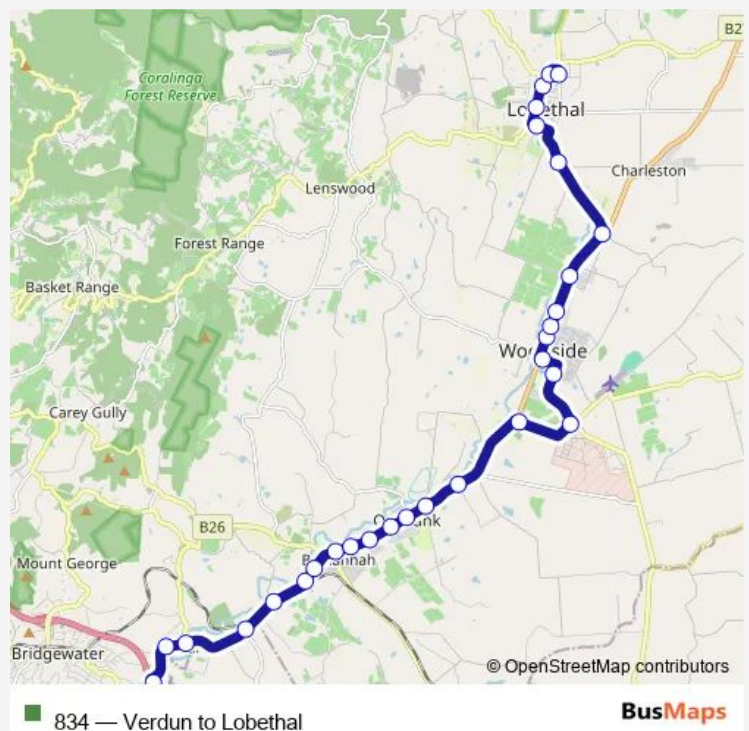

Stop 66 Onkaparinga Valley Rd - West side

Stop 67 Onkaparinga Valley Rd - West side

Stop 68 Onkaparinga Valley Rd - West side

Route schedule

Stop 49 Mt Barker Rd - West side — Stop 76 Ridge Rd - East side

Monday 17:02-18:55

Tuesday 17:02-18:55

Wednesday 17:02-18:55

Thursday 17:02-18:55

Friday 17:02-18:55

Saturday —

Sunday —

Route info

Direction: Stop 49 Mt Barker Rd - West side

Stops: 29

Trip Duration: 0 hour 28 min

Stop 69 Onkaparinga Valley Rd - West side

Stop 70 Onkaparinga Valley Rd - West side

Stop 71 Lobethal Woodside Rd - South side