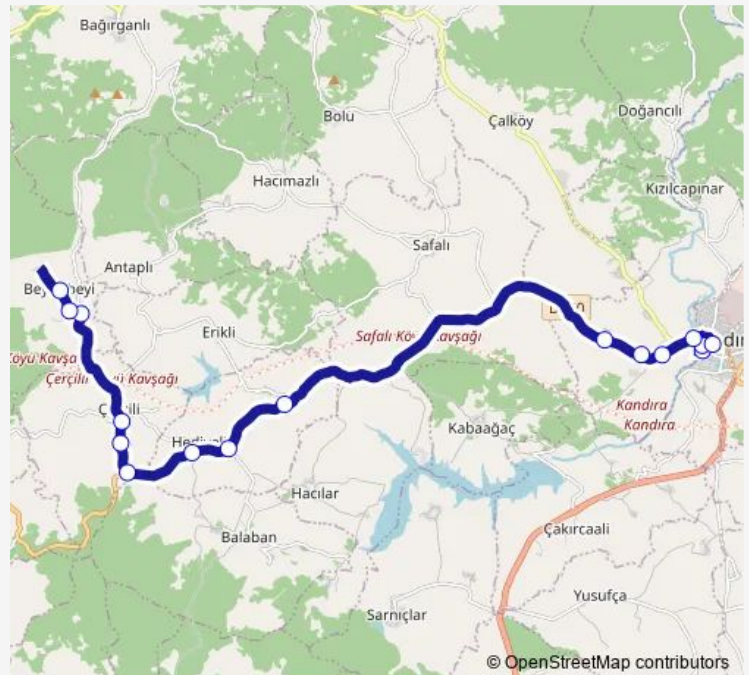

Friday 14:00-17:30

Saturday 16:00

Sunday 16:00

Route info

Direction: KANDIRA OTOBÜS TERMİNALİ

Stops: 16

Trip Duration: 0 hour 24 min

834 — Beylerbeyi-Kandira