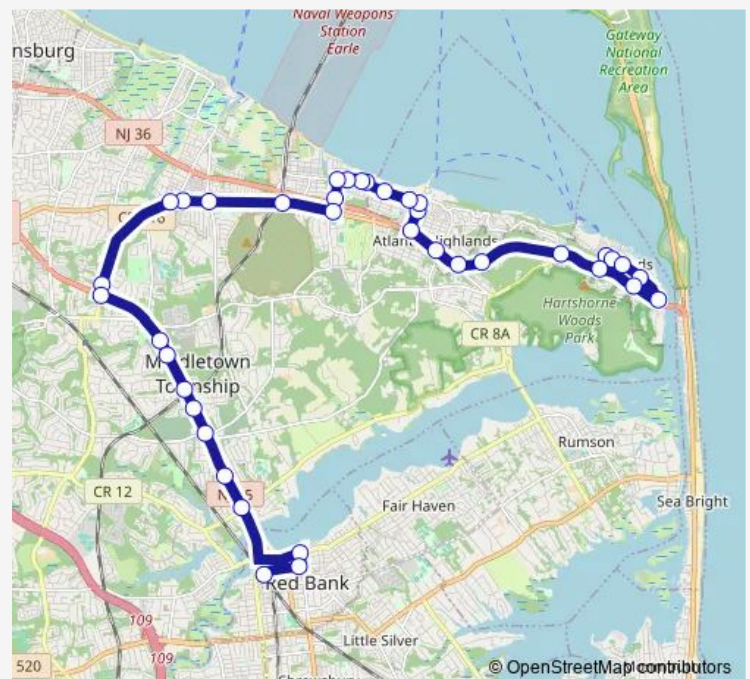

Leonardo AVE AT RT 36#

### Route schedule

BAY AVE AT Waterwitch Ave — RED Bank Rail Station

Monday 06:31-14:59

Tuesday 06:31-14:59

Wednesday 06:31-14:59

Thursday 06:31-14:59

Friday 06:31-14:59

Saturday 06:58-14:59

### Route info

Direction: BAY AVE AT Waterwitch Ave

Stops: 38

Trip Duration: 0 hour 46 min

Leonardville RD AT North Leonard Ave#

Leonardville RD AT Glenwood Pl#

Leonardville RD AT East Rd#

Leonardville RD AT Garfield Ave

## Route info

Direction: BAY AVE AT Waterwitch Ave

Stops: 38

Trip Duration: 0 hour 48 min

Leonardville RD AT Drift Rd#

NEW Monmouth RD AT Oakdale Drive#

RT-35 AT NEW Monmouth Rd

RT-35 885' S OF Twin Brooks Rd.