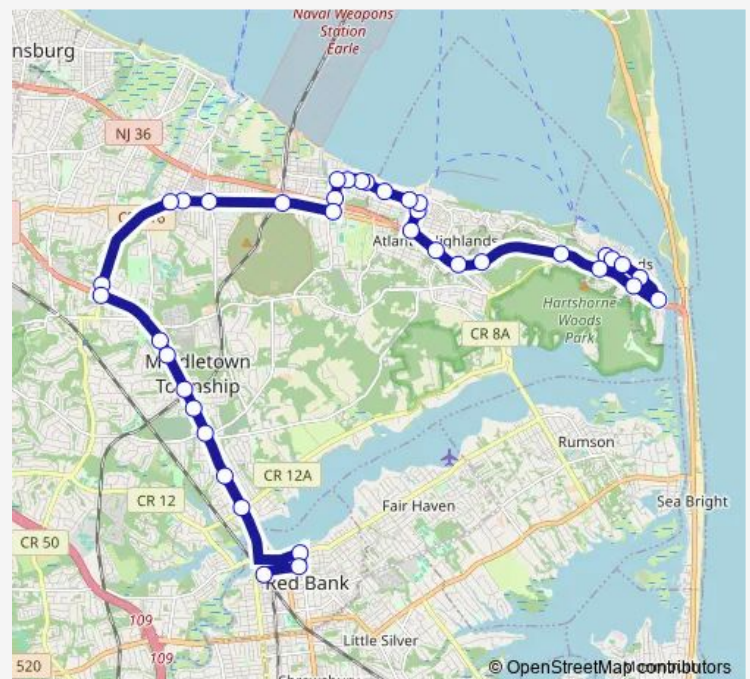

Leonardo AVE AT RT 36#

Route schedule

BAY AVE AT Waterwitch Ave — RED Bank Rail Station

Monday 06:31-14:59

Tuesday 06:31-14:59

Wednesday 06:31-14:59

Thursday 06:31-14:59

Friday 06:31-14:59

Saturday 06:58-14:59

Sunday —

Route info

Direction: BAY AVE AT Waterwitch Ave

Stops: 38

Trip Duration: 0 hour 45 min

Leonardville RD AT North Leonard Ave#

Leonardville RD AT Glenwood Pl#

Leonardville RD AT East Rd#

Leonardville RD AT Garfield Ave

Leonardville RD AT Drift Rd#

Tindall RD AT Park Ave#

Tindall RD 410' N OF Melrose Ter.

RT-35 885' S OF Twin Brooks Rd.

RT-35 AT Woodland Dr

RT-35 AT Apple Farm Rd

Stops: 38

Trip Duration: 0 hour 49 min

Leonardville RD AT Drift Rd#

NEW Monmouth RD AT Oakdale Drive#

RT-35 AT NEW Monmouth Rd

RT-35 885' S OF Twin Brooks Rd.

RT-35 AT Woodland Dr

RT-35 AT Apple Farm Rd