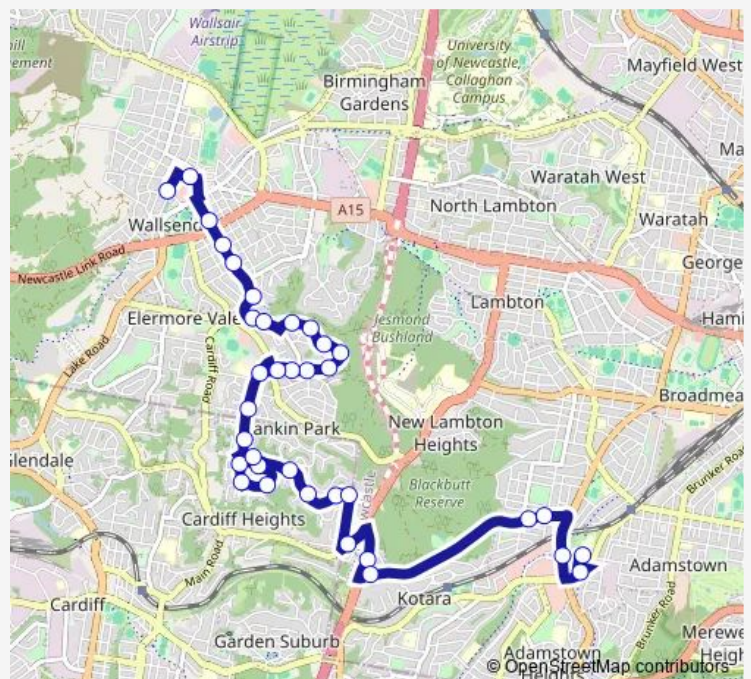

Monday 07:43

Tuesday 07:43

Wednesday 07:43

Thursday 07:43

Friday 07:43

Saturday —

Sunday —

Route info

Direction: Wallsend District Library, Bunn St

Stops: 36

Trip Duration: 0 hour 32 min

834 — St. Pius X High, Adamstown to Wallsend

Walkern Rd At Candlebark Way

Walkern Rd At Bowness St

Grandview Rd Opp Clepham St

Thursday 15:49

Friday 15:49

Saturday —

Sunday —

Route info

Direction: St Pius X High School, Fletcher St, Stand C

Stops: 41

Trip Duration: 0 hour 33 min