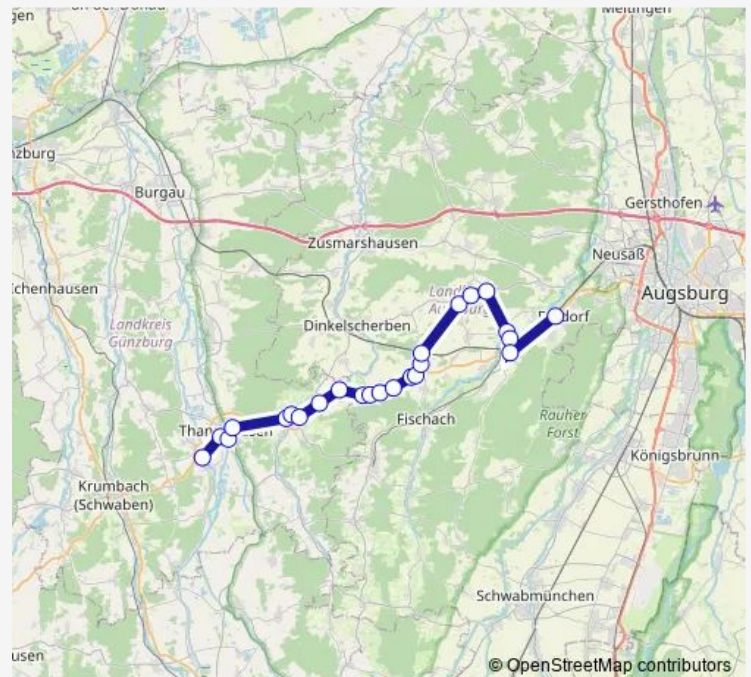

### Route schedule

Ursberg, Gymnasium — Diedorf, Ortsmitte

Monday 12:17

Tuesday 12:17

Wednesday 12:17

Thursday 12:17

Friday 12:17

Saturday —

### Route info

Direction: Ursberg, Gymnasium

Stops: 24

Trip Duration: 0 hour 53 min

834

BusMaps

Deubach, Süd

Gessertshausen, Hauptstraße