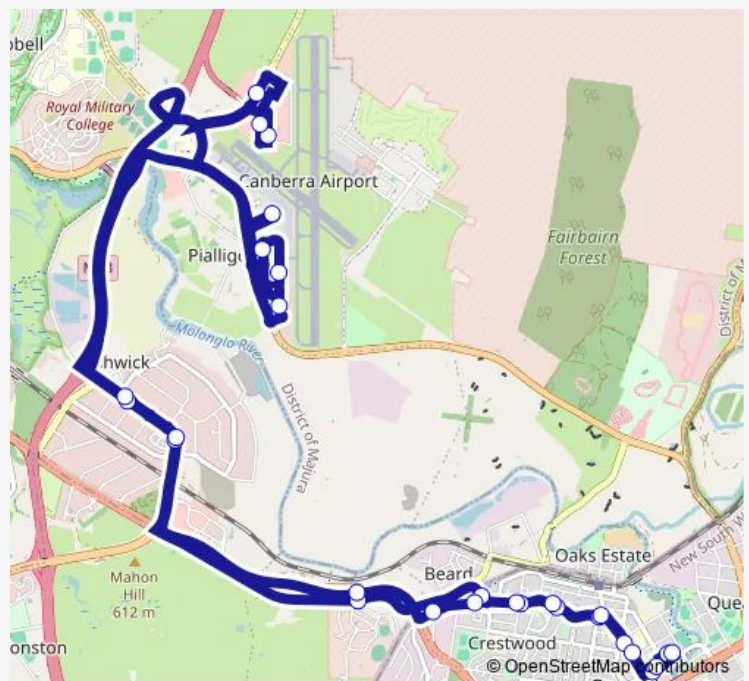

8 Brindabella Cct

Brindabella Business Park Brindabella Cct

Newcastle St After Gladstone St

Newcastle St After Wollongong St

Canberra Av Opp Woods Lane

Route schedule

Queanbeyan Interchange, Stand 2 — Queanbeyan Interchange, Stand 1

Monday	06:50-17:10
Tuesday	06:50-17:10
Wednesday	06:50-17:10
Thursday	06:50-17:10
Friday	06:50-17:10
Saturday	08:58-16:58
Sunday	—

Route info

Direction: Queanbeyan Interchange, Stand 2

Stops: 28

Trip Duration: 0 hour 58 min