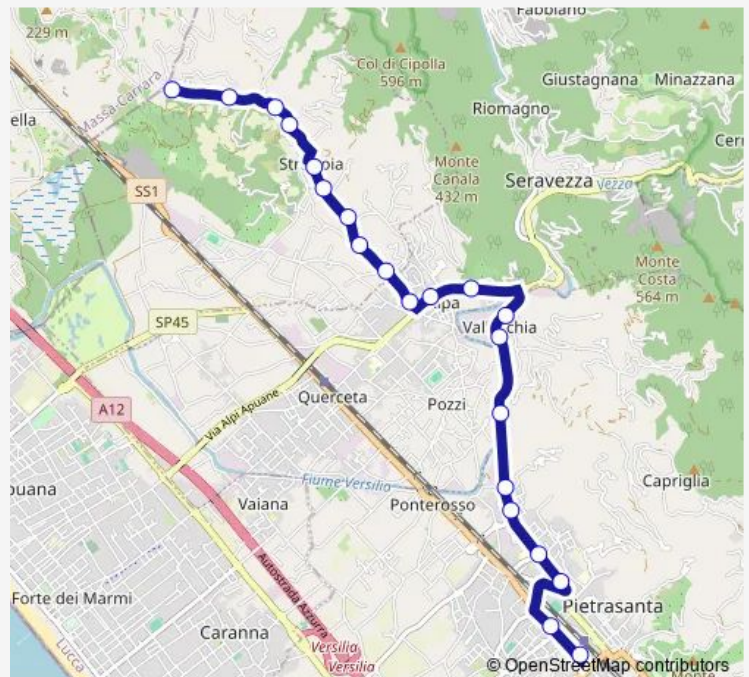

Via Casone Ang.Cerro Grosso

Via Casone Ristorante

Cantina Capolinea

Route schedule

Pietrasanta Terminal 2 — Cantina Capolinea

Monday 06:30-18:15

Tuesday 06:30-18:15

Wednesday 06:30-18:15

Thursday 06:30-18:15

Friday 06:30-18:15

Saturday 06:30-18:15

Sunday —

Route info

Direction: Pietrasanta Terminal 2

Stops: 21

Trip Duration: 0 hour 20 min

E37 — Cantina-Strettoia-Ripa-Vallecchia-Pietrasanta

Direction

Cantina Capolinea — Pietrasanta Terminal 2

27 stops

[Open route schedule](#)

Cantina Capolinea

Via Casone Ristorante

Via Casone Rist.Cionfo

Monday 06:50-18:40

Tuesday 06:50-18:40

Wednesday 06:50-18:40

Thursday 06:50-18:40

Friday 06:50-18:40

Saturday 06:50-18:40

Sunday —

Route info