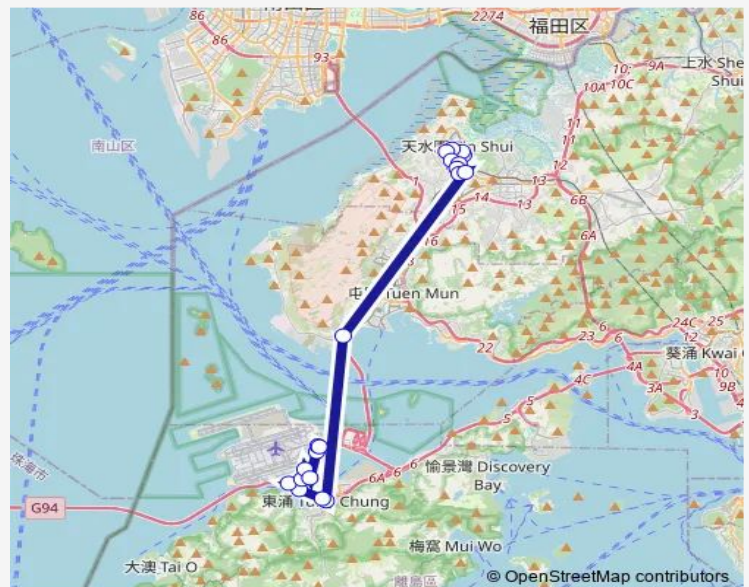

[Lwb] Tuen MUM Chek LAP KOK Tunnel Interchange

[Ctb] Tung Chung Fire Station, Shun Tung Road[[Lwb] Tung Chung Fire Station][Nlb] Tung Chung Fire Station

[Ctb] Tung Chung Crescent, Shun Tung Road[[Lwb] Tung Chung Crescent

[Ctb] Chek LAP KOK South Road[[Lwb] Chek LAP KOK South Road][Nlb] Chek LAP KOK South Road

Route schedule

[Ctb] TIN Chung Court, TIN WAH Road[[Kmb] Chung KI House TIN Chung Court][Lrtfeeder] Chung KI House TIN Chung Court[[Lwb] Chung KI House TIN Chung Court — [Lwb] Airport (GTC) BUS Terminus

Monday	05:10
Tuesday	05:10
Wednesday	05:10
Thursday	05:10
Friday	05:10
Saturday	05:10
Sunday	05:10

Route info

Direction: [Ctb] TIN Chung Court, TIN WAH Road[[Kmb] Chung KI House TIN Chung Court][Lrtfeeder] Chung KI House TIN Chung Court[[Lwb] Chung KI House TIN Chung Court

Stops: 18

Trip Duration: 1 hour 11 min

[Ctb] AIR Freight Forwarding Centre, Chun WAN Road[[Lwb] Chun WAN Road North[[Nlb] Airport Freight Forwarding Centre

[Ctb] Hactl, Chun WAN Road[[Lwb] Hactl[[Nlb] Hactl