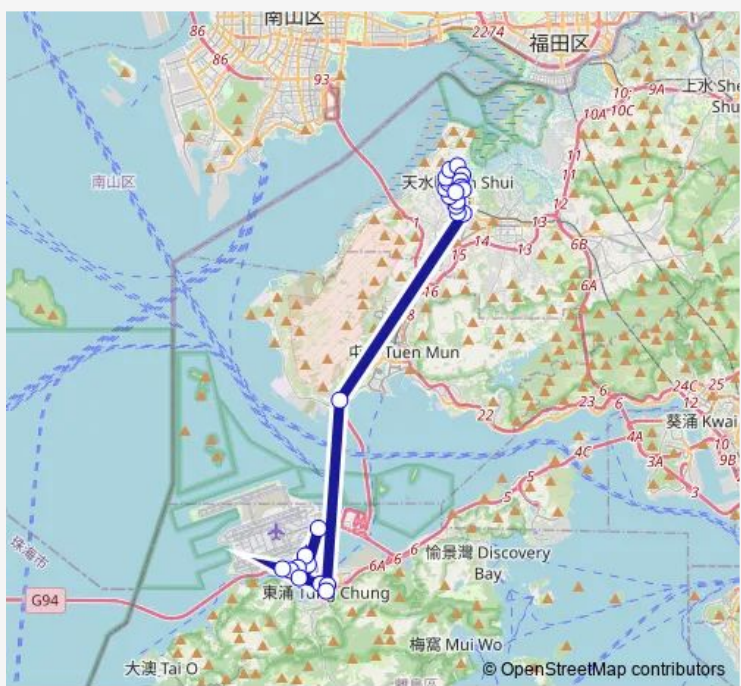

Route schedule

[Lwb] Airport (GTC) BUS Terminus — [Ctb] TIN Shui WAI Town Centre[[Kmb] TIN Shui WAI Town Centre[[Lrtfeeder] TIN Shui WAI Town Centre[[Lwb] TIN Shui WAI Town Centre[[Nlb] TIN Shui WAI Town Centre

Monday	05:30-23:00
Tuesday	05:30-23:00
Wednesday	05:30-23:00
Thursday	05:30-23:00
Friday	05:30-23:00
Saturday	05:30-23:00
Sunday	05:30-23:00

**Route info**

Direction: [Lwb] Airport (GTC) BUS Terminus

Stops: 26

Trip Duration: 1 hour 37 min

[Ctb] TIN Shing Court, TIN YIU Road[[Kmb] TIN Shing Court[[Lrtfeeder] TIN Shui WAI Police Station[[Lwb] TIN Shing Court

[Ctb] Sherwood Court Kingswood Villas, TIN WU Road[[Kmb] Sherwood Court[[Lrtfeeder] Sherwood Court[[Lwb] Sherwood Court[[Nlb] Sherwood Court, Kingswood Villas