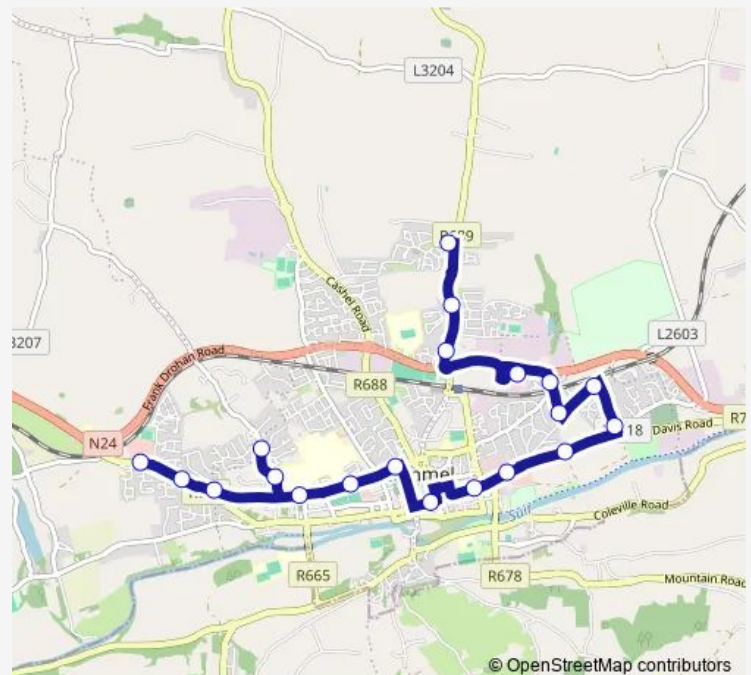

Friday 07:05-22:55

Saturday 07:05-22:55

Sunday 09:05-22:55

Route info

Direction: Poppyfield Retail Park

Stops: 20

Trip Duration: 0 hour 24 min

■ CL1 — Crann Ard - Poppyfield Retail Park

Direction

Crann Ard — Poppyfield Retail Park

20 stops

[Open route schedule](#)

Crann Ard

Northview Close

Fairfields

Tesco Clonmel

Tivoli Road

Powerstown Road

Tivoli Heights

Silersprings Road

Davis Road

Clonmel Kickham

Parnell Street

O'Connell Street

Route schedule

Crann Ard — Poppyfield Retail Park

Monday 07:25-22:25

Tuesday 07:25-22:25

Wednesday 07:25-22:25

Thursday 07:25-22:25

Friday 07:25-22:25

Saturday 07:25-22:25