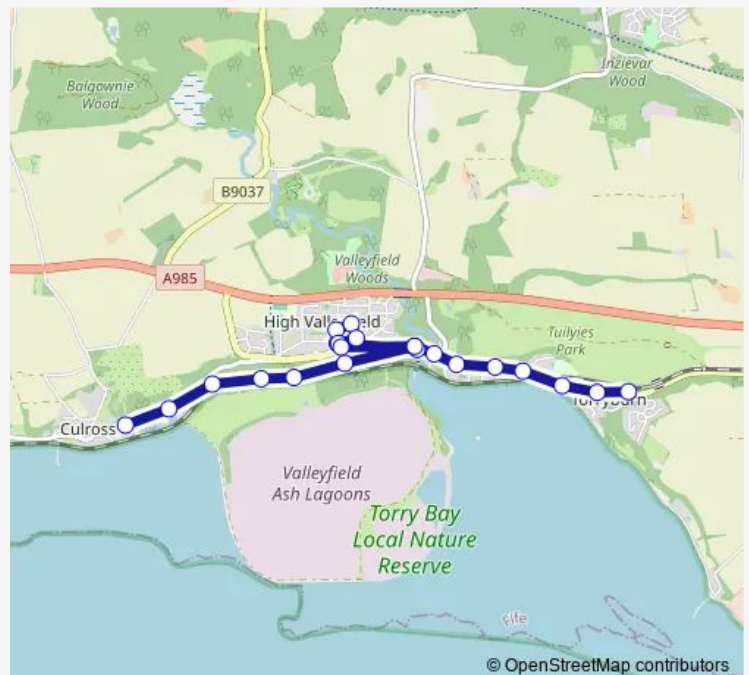

### Route info

Direction: East Car Park

Stops: 22

Trip Duration: 0 hour 17 min

■ CL1 — Newmills - Culross Primary School

**Direction**

Torryburn Primary School — East Car Park

26 stops