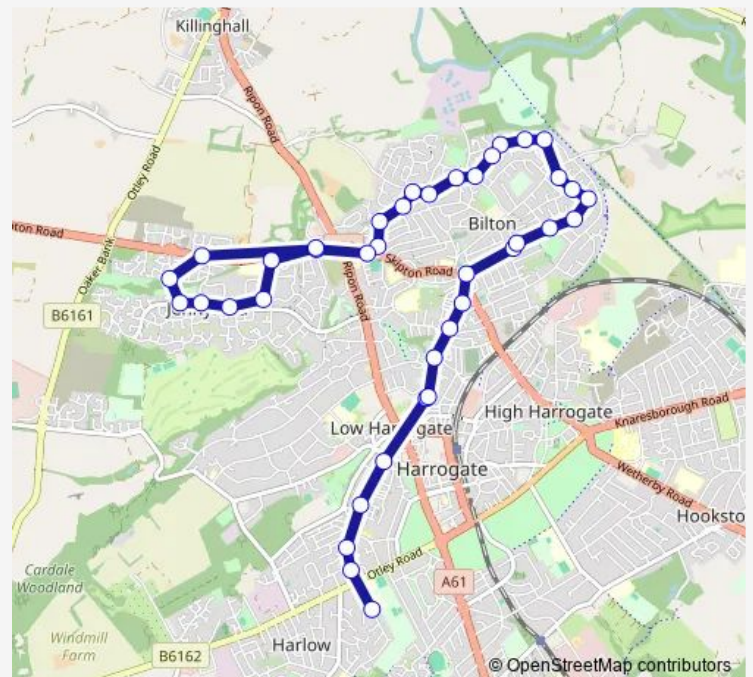

King Edwards Dr Top

Poplar Grove

Poplar Grove Top

Grosvenor Road

Eastby Road

Sandhill Drive

Sandhill Way

Sandhill Close

Playing Fields

Dryden Close

Coleridge Drive

Route schedule

Harrogate Grammar Sch Grounds — Oak Beck Way

Monday 15:40

Tuesday 15:40

Wednesday 14:50

Thursday 15:40

Friday 15:40

Saturday —

Sunday —

Route info

Direction: Harrogate Grammar Sch Grounds

Stops: 39

Trip Duration: 0 hour 35 min

Sunday —

Route info

Direction: Norwich Drive

Stops: 36

Trip Duration: 0 hour 42 min

King Edwards Dr PO

King Edward Dr Top

Kings Road Post Office