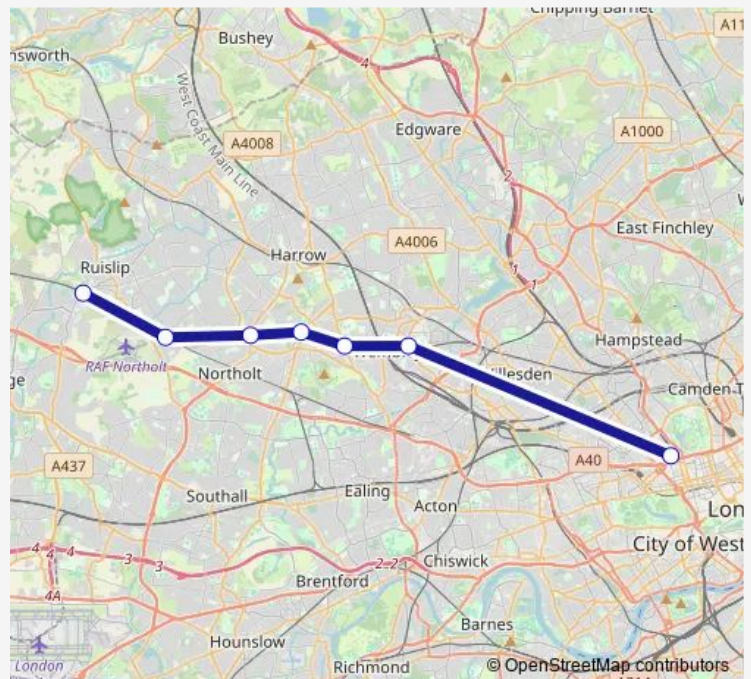

Rail Ch:Myb->Wru CH train service from MYB to Wru

[Go to website](#)

Direction

London Marylebone — West Ruislip

7 stops

[Open route schedule](#)

London Marylebone

Wembley Stadium

Sudbury & Harrow Road

Sudbury Hill Harrow

Northolt Park

South Ruislip

West Ruislip

Route schedule

London Marylebone — West Ruislip

Monday 07:18-18:56

Tuesday 07:18-18:56

Wednesday 07:18-18:56

Thursday 07:18-18:56

Friday 07:18-18:56

Saturday —

Sunday —

Route info

Direction: London Marylebone

Stops: 7

Trip Duration: 0 hour 29 min

■ Ch:Myb->Wru — CH train service from MYB to Wru

Ch:Myb->Wru Rail time schedules and route maps are available in an offline PDF at busmaps.com. Use the busmaps.com website to see live bus times, train schedule or subway schedule, and step-by-step directions for all public transit in Wembley