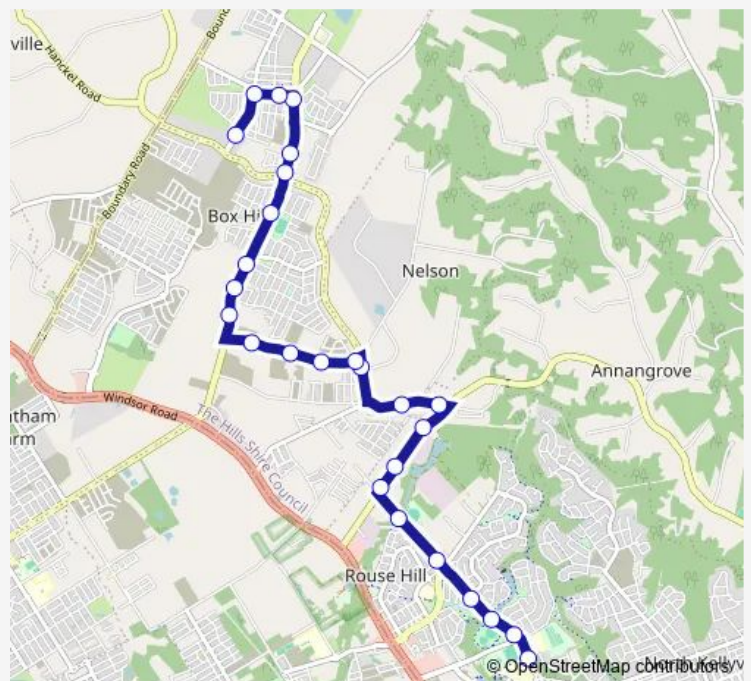

School Bus 2600 Rouse Hill High to Gables via Box Hill

[Go to website](#)

Direction

Rouse Hill High School, Withers Rd — Valletta Dr After Triumph Rd

26 stops

[Open route schedule](#)

Rouse Hill High School, Withers Rd

269 Annangrove Rd

Edwards Rd After Annangrove Rd

Edwards Rd Before Longmeadow Pkwy

Nelson Rd Opp Mchale Way

Mason Rd After Nelson Rd

37 Mason Rd

27 Mason Rd

Mason Rd Before Terry Rd

40 Terry Rd

48 Terry Rd

Terry Rd Opp George St

76 Terry Rd

Fontana Dr After Old Pitt Town Rd

Route schedule

Rouse Hill High School, Withers Rd — Valletta Dr After Triumph Rd

Monday	15:07
Tuesday	15:07
Wednesday	15:07
Thursday	15:07
Friday	15:07
Saturday	—
Sunday	—

Route info

Direction: Rouse Hill High School, Withers Rd

Stops: 26

Trip Duration: 0 hour 25 min

2600 — Rouse Hill High to Gables via Box Hill

Fontana Dr At Triumph Rd

Fontana Dr Before Bunyarra Pde

Bunyarra Pde At Kalinda Av